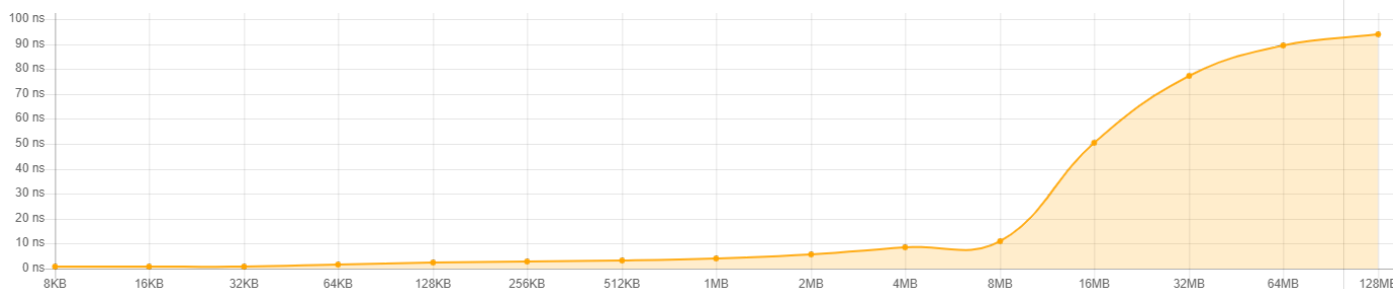

System Memory Latency Ladder

L1/L2/L3 CPU cache and main memory (DIMM) access latencies in nano seconds.

SkillBench Score 0: 0P 0R 0G 0B (High Scores)

Measures user input accuracy relative to the given hardware.

Score	Hit Rate	Shots	EFps	0.1% Low	Refresh Rate	Screen	Resolution	Monitor
0%	0%	0	71	59	144	17.3"	1920 1080	AUO978F

PC Games

Compare your in-game performance to other users with your hardware: RTX 3050-Ti (Laptop), Display(), 1920 x 1080, 144 Hz.

1. Pick a game that you play on this PC.

2. What settings do you play on?

Settings

3. How many (uncapped) fps do you get?

Avg. fps

MORE GAMES

Custom PC Builder (Explore upgrades for this PC)

Build your perfect PC: compare component prices, popularity, speed and value for money.

CHOOSE AN UPGRADE: