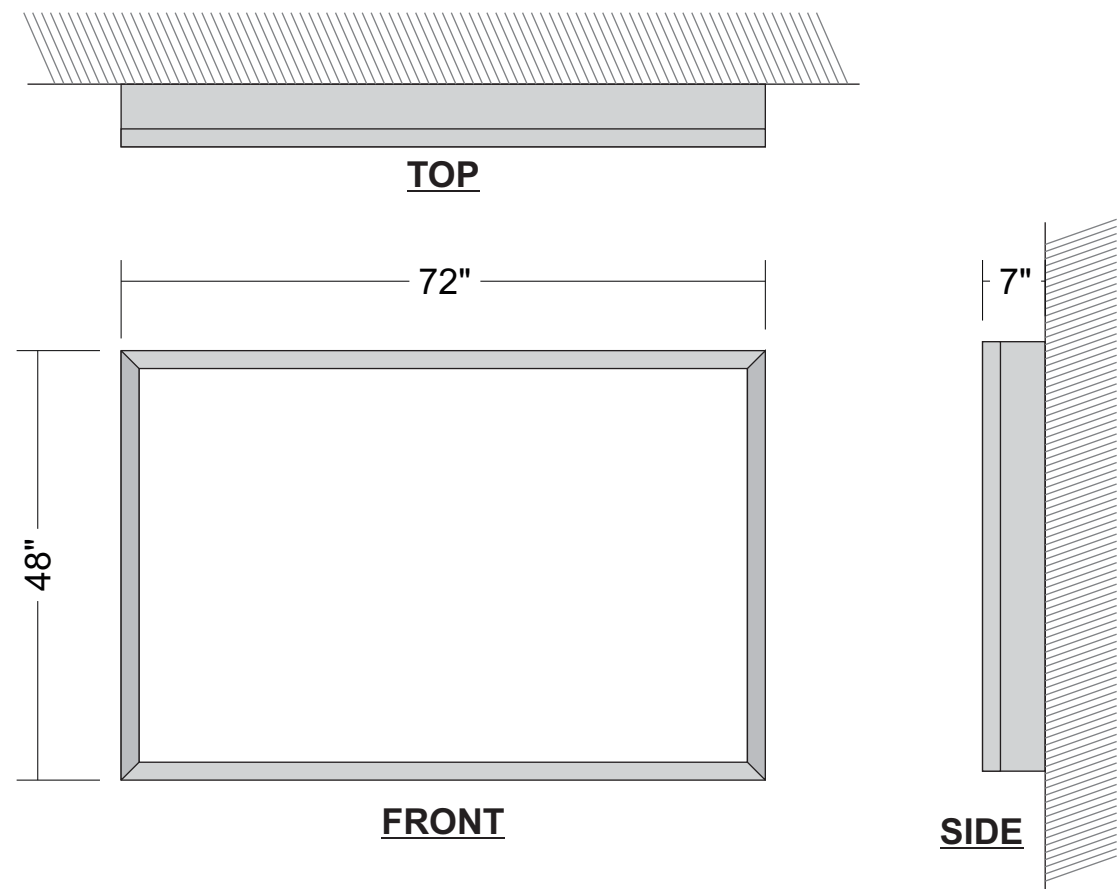

## Wall Mount Single Face Cabinet Construction

Although this is a Wall Mount Cabinet, the construction is similar to double sided ground mount cabinet like I sent you