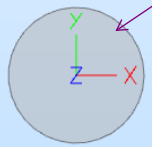

HOW TO CHANGE X & Y ORIENTATION?

G(518)-2(-3854) : LEVEL B4 (55429)

X: 319724859 mm Y: 5812067043 mm Z: 58429 mm