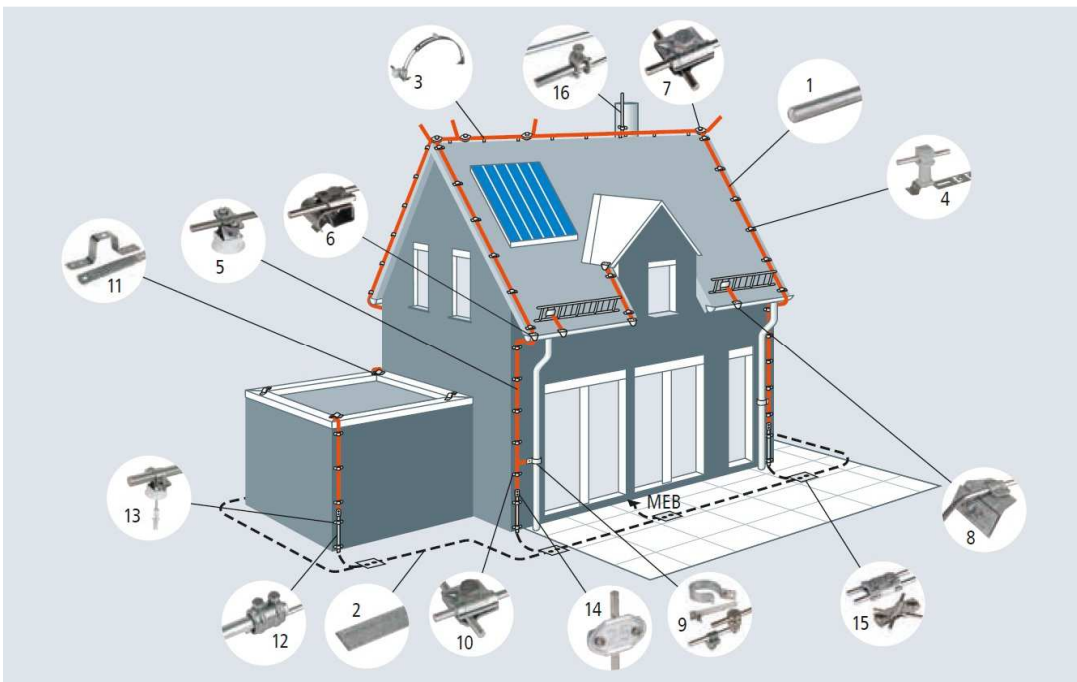

Pictures, references, practical examples:

Lightning protection with all components:

Lightning protection (round wires) mesh on flat roof

Lightning protection on flat roof

Small air-termination rods on flat roof

Self-supporting Air-termination Rods with tripod

Air-termination system with connection to gutter

Test Joint with Number Plate

earthing terminal

Foundation earth electrodes (strips)

Foundation earth electrodes in the concrete reinforcements

Cross piece/T-piece for stripes

Connection between down conductor and earthing system

Round wires and earthing strips

Cross piece

T-piece

Air-termination conductor

Earth Rod

Foundation earth electrodes as round wires in the concrete reinforcements

Surface earth electrode (ring earth electrode) under the foundation