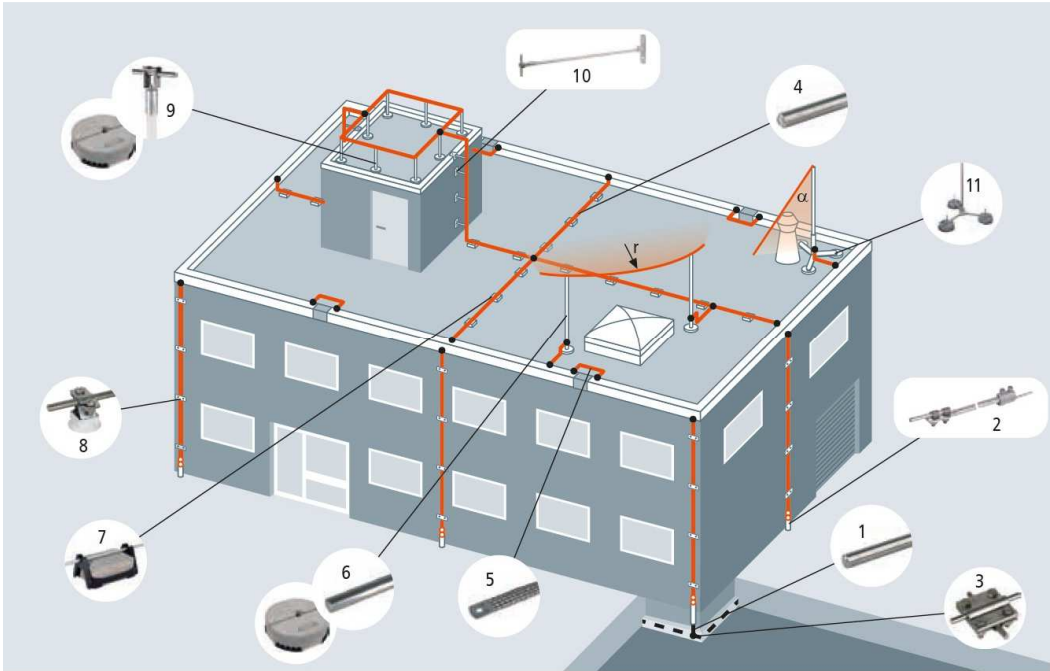

Pictures, references, practical examples:

Lightning protection with all components:

Lightning protection (round wires) mesh on flat roof

Lightning protection on flat roof

Small air-termination rods on flat roof

Self-supporting Air-termination Rods with tripod

Air-termination system with connection to gutter

Test Joint with Number Plate

earthing terminal

Foundation earth electrodes (strips)

Foundation earth electrodes in the concrete reinforcements

Cross piece/T-piece for stripes

Connection between down conductor and earthing system

Round wires and earthing strips

Cross piece

T-piece

Air-termination conductor

Earth Rod

Foundation earth electrodes as round wires in the concrete reinforcements

Surface earth electrode (ring earth electrode) under the foundation