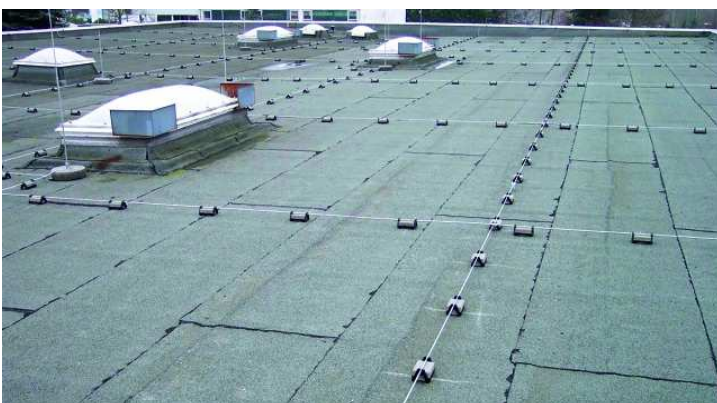

Pictures, references, practical examples:

Lightning protection with all components:

Lightning protection (round wires) mesh on flat roof

Lightning protection on flat roof

Small air-termination rods on flat roof

Self-supporting Air-termination Rods with tripod

Air-termination system with connection to gutter

Test Joint with Number Plate

earthing terminal

Foundation earth electrodes (strips)

Foundation earth electrodes in the concrete reinforcements

Cross piece/T-piece for stripes

Connection between down conductor and earthing system

Round wires and earthing strips

Cross piece

T-piece

Air-termination conductor

Earth Rod

Foundation earth electrodes as round wires in the concrete reinforcements

Surface earth electrode (ring earth electrode) under the foundation