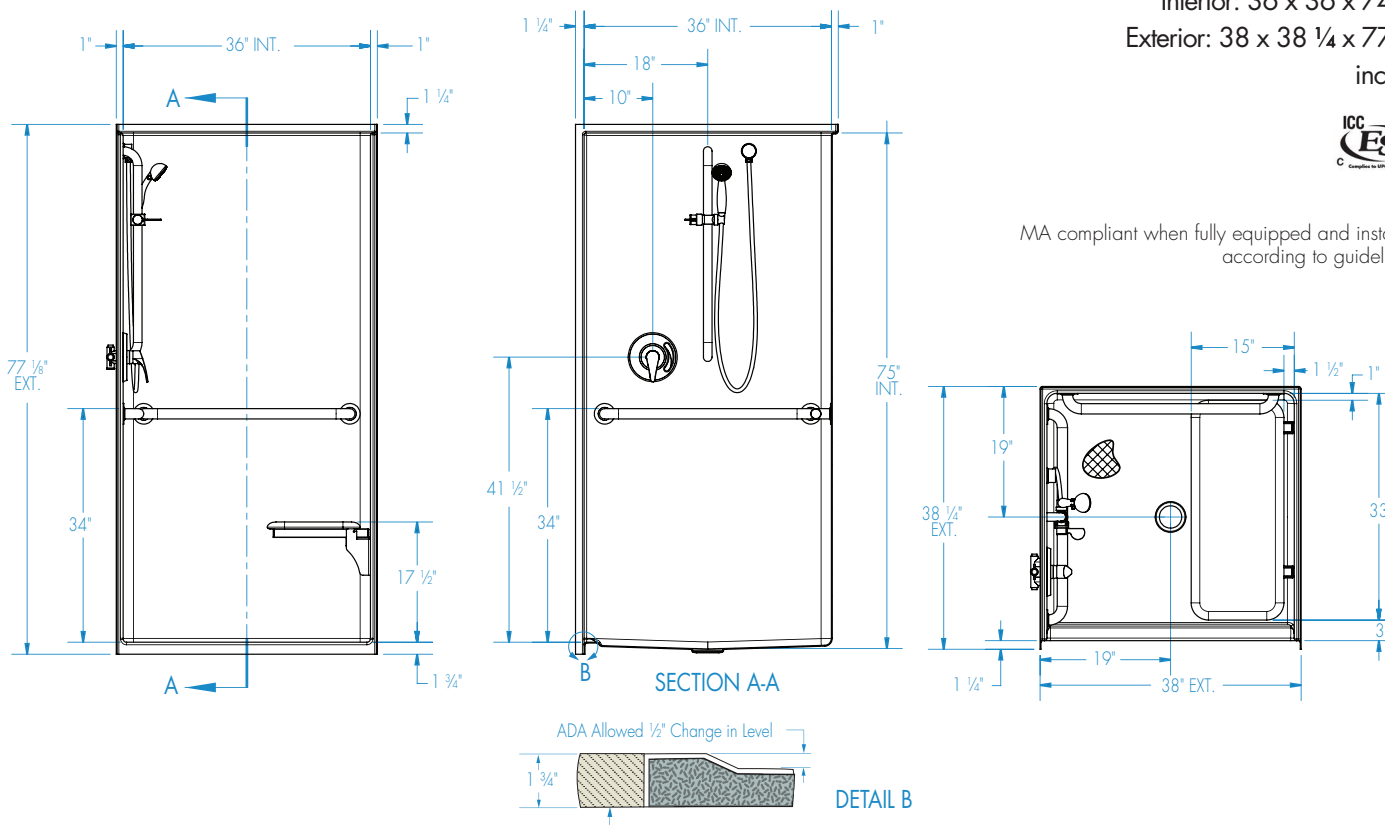

Aquatic products may be specified as Lasco Bathware.

1363BFSMA

Interior: 36 x 36 x 74 1/8
Exterior: 38 x 38 1/4 x 77 1/8
inches

MA compliant when fully equipped and installed according to guidelines.

FEATURES

Dimensional Tolerance $\pm \frac{3}{8}$ ". Dimensions needed for site preparation should be measured from the unit. Aquatic assumes no responsibility for preparatory work.

Type and Model #	Material	Wall Finish	Pieces	Drain	Dam/Skirt Height	Net Wt. lbs	Pkg. Wt. lbs
Shower # 1363BFSMA	AcrylX™	Smooth	1	Center	1 3/4" skirt, 1/2" interior threshold	172	182

DIMENSIONS

Specifications	inches
Width: Overall / Net	38 / 36
Depth: Overall / Net	38 1/4 / 36
Height: Overall / Net	77 1/8 / 74 1/8
Enclosure Opening:	36
Skirt Height:	1 3/4
Drain Rough-In (from Back Wall)	19
Drain Rough-In (from Side Wall)	19

FRAMING DIMENSIONS inches

Type	D Depth	W Width	H Height	A	B	C
Alcove	38 1/4	38 1/8	-	Box Out	19	19