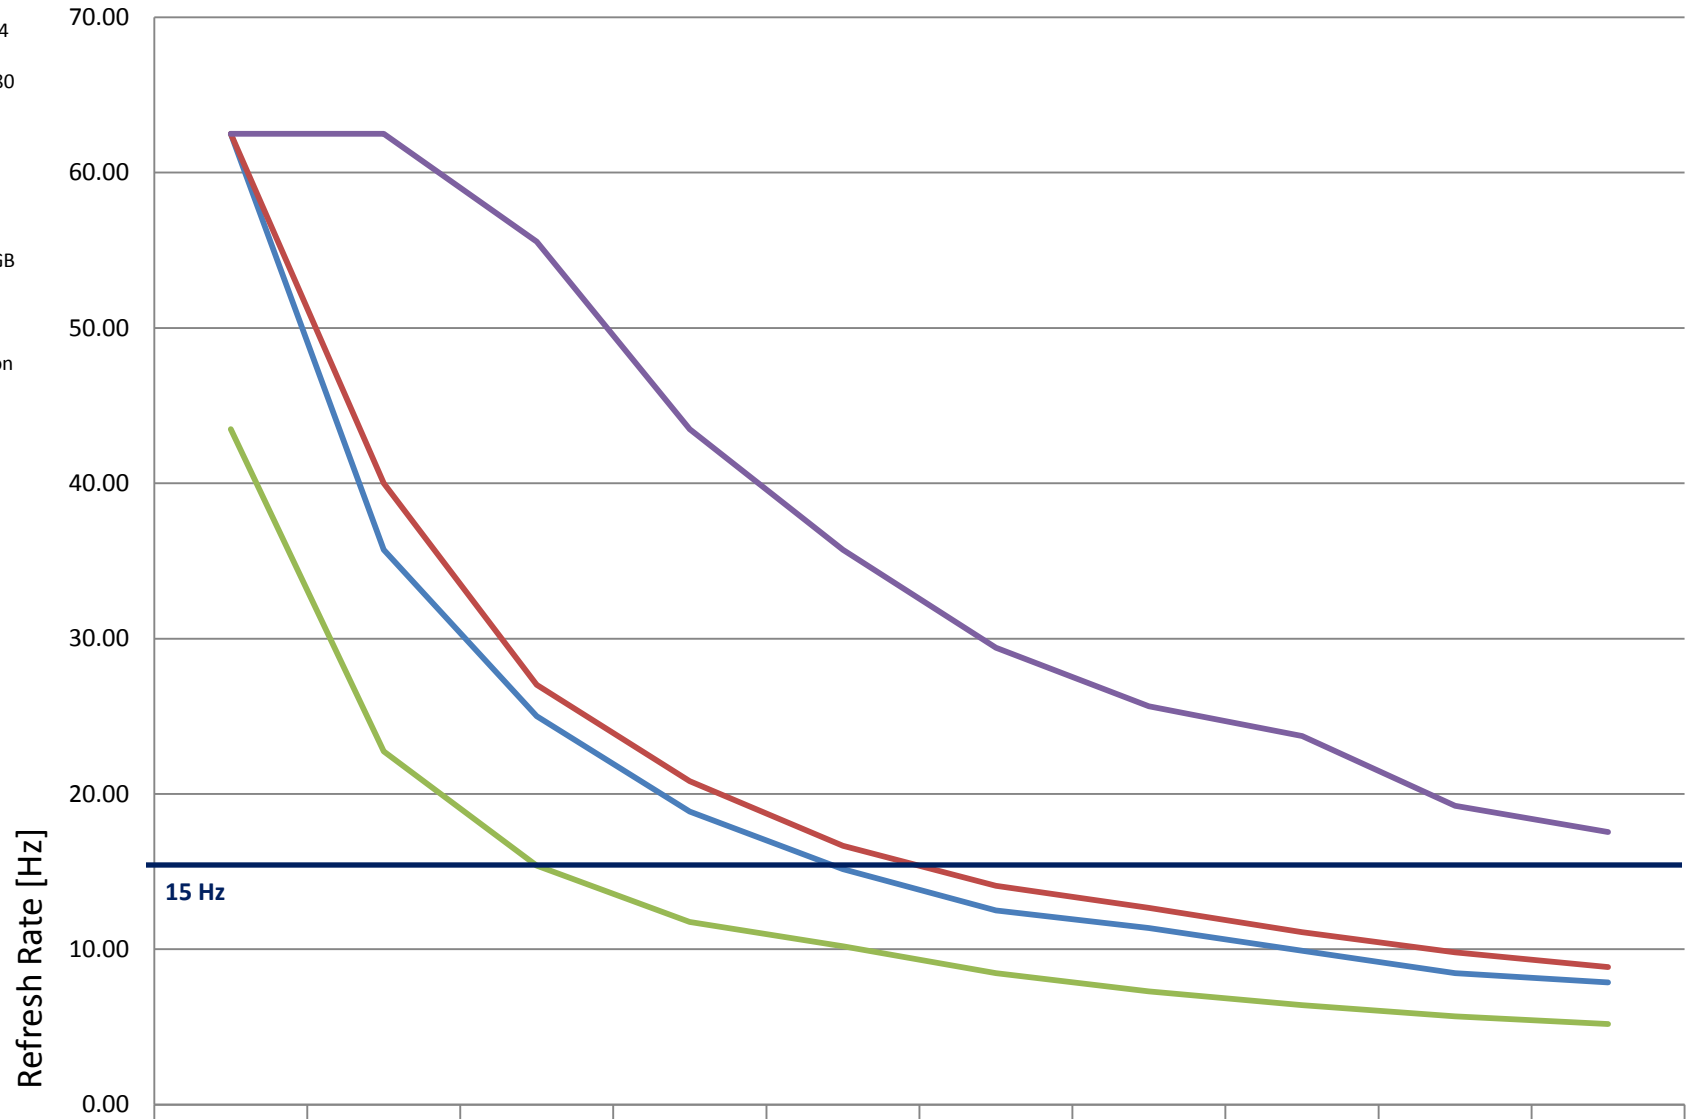

Number of Parts

— Shaded w/edges [Hz]

— Shaded wo/edges [Hz]

— Shaded Hidden [Hz]

— Wireframe [Hz]

100

200

300