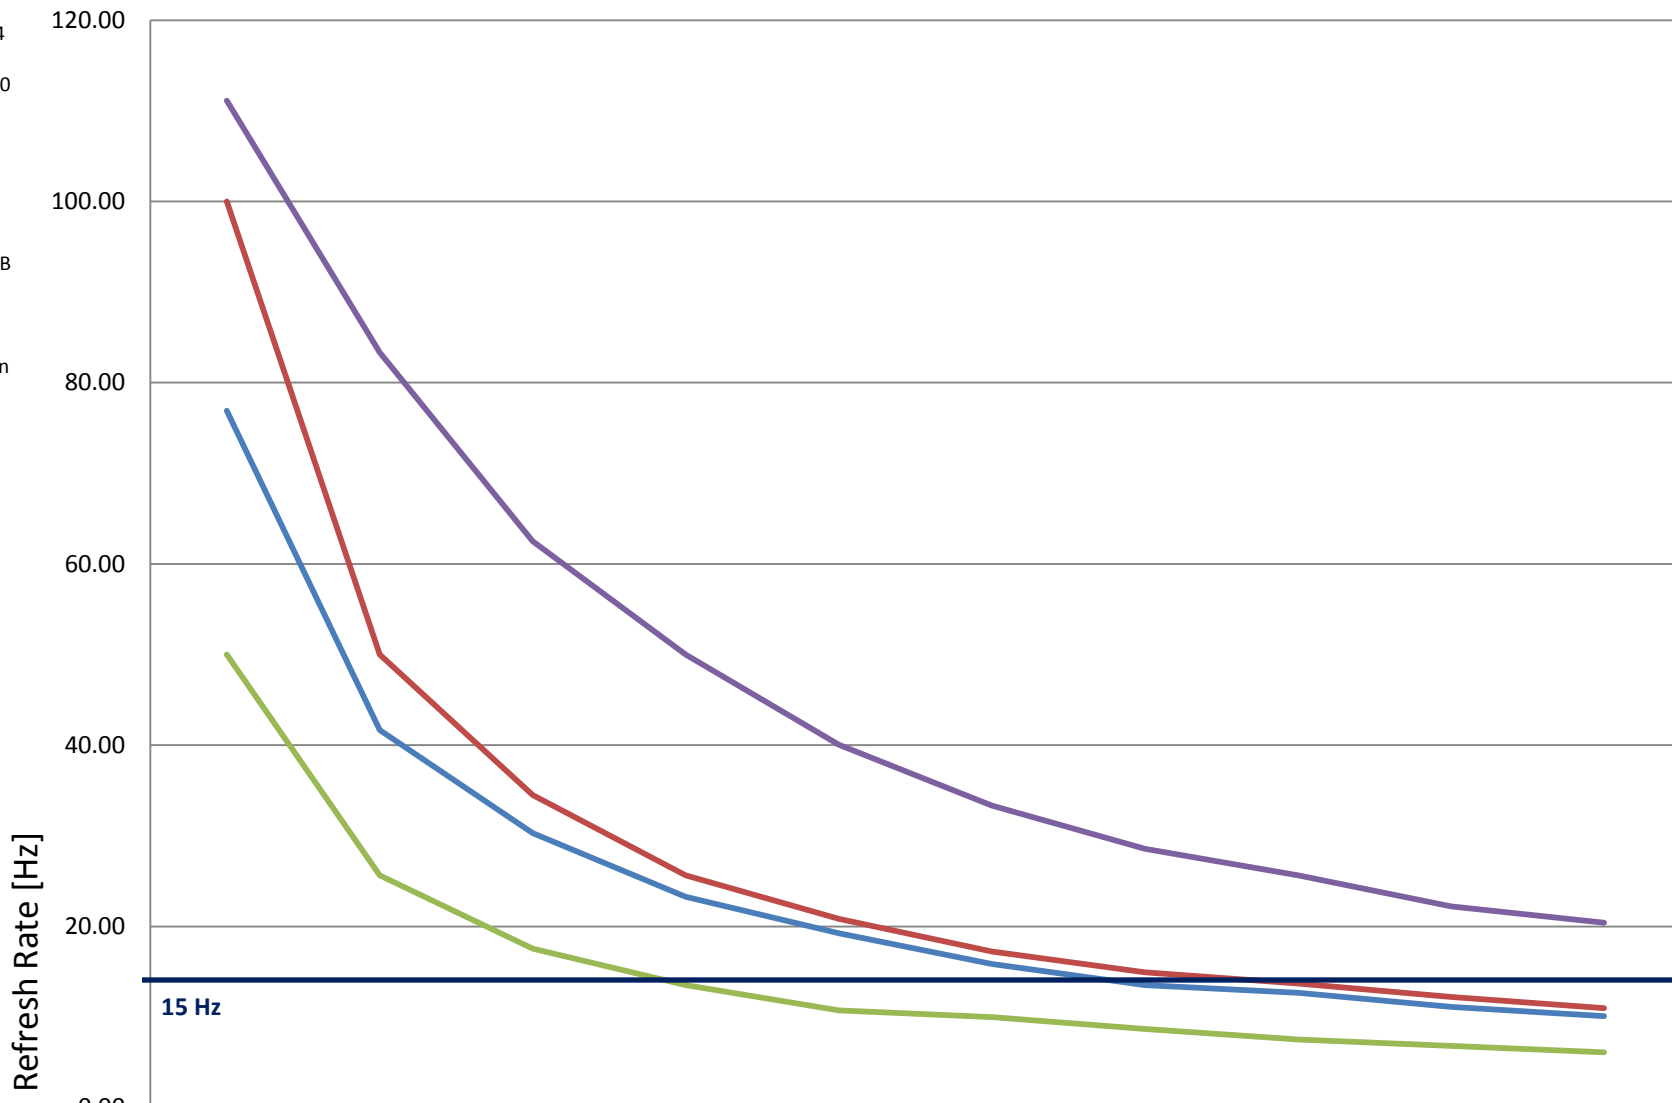

# Inventor 2010 Graphics Performance [D3D 10 Setting]

Number of Parts

— Shaded w/edges [Hz]

— Shaded wo/edges [Hz]

— Shaded Hidden [Hz]

— Wireframe [Hz]

Number of Parts	100	200	300	400	500	600	700	800	900	1000
Shaded w/edges [Hz]	76.92	41.67	30.30	23.26	19.23	15.87	13.51	12.66	11.11	10.10
Shaded wo/edges [Hz]	100.00	50.00	34.48	25.64	20.83	17.24	14.93	13.70	12.20	10.99
Shaded Hidden [Hz]	50.00	25.64	17.54	13.51	10.75	10.00	8.70	7.52	6.80	6.10
Wireframe [Hz]	111.11	83.33	62.50	50.00	40.04	33.33	28.57	25.64	22.22	20.41