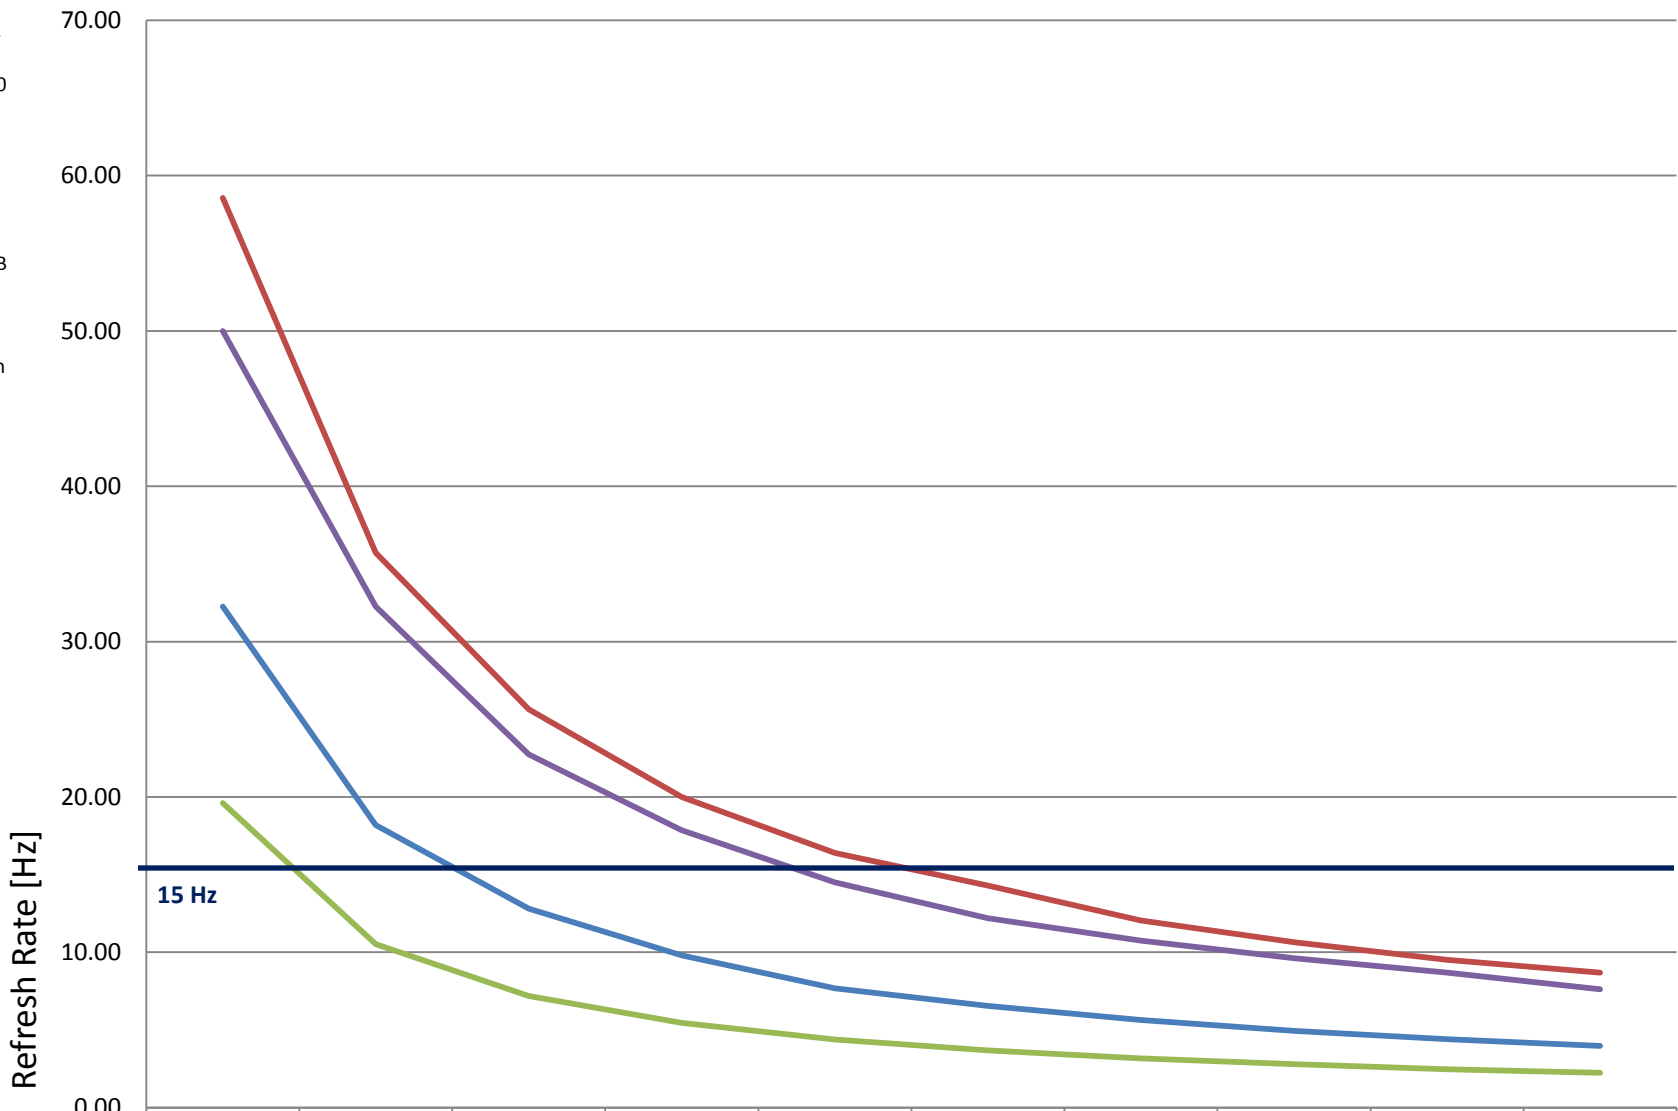

Inventor 2012 Graphics Performance [Quality Setting]

System Spec's

OS: Win7 Ultimate x64
CPU: Intel Xeon W3680
3.33GHz, 12MB
MB: ASUS P6T7 WS
RAM: 24GB ECC 1333
GPU: Quadro 6000 6GB
HD: Intel 120 GB SSD
1920 x 1200 Resolution

Number of Parts	100	200	300	400	500	600	700	800	900	1000
Shaded w/edges [Hz]	32.26	18.18	12.82	9.80	7.69	6.54	5.65	4.95	4.41	3.98
Shaded wo/edges [Hz]	58.56	35.71	25.64	20.00	16.39	14.29	12.05	10.64	9.52	8.70
Shaded Hidden [Hz]	19.61	10.53	7.19	5.46	4.39	3.68	3.17	2.79	2.48	2.24
Wireframe [Hz]	50.00	32.26	22.73	17.86	14.49	12.20	10.75	9.62	8.70	7.63