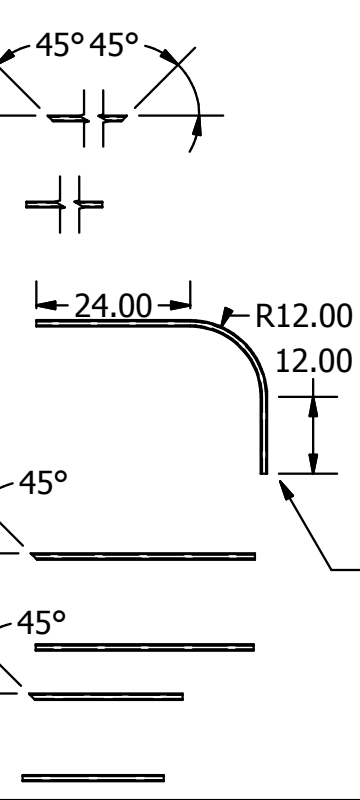

PARTS LIST		
QTY	DESCRIPTION	PART NUMBER
147.000 in	1x1 Tube	00000003
147.000 in	1x1 Tube	00000001
145.000 in	1x1 Tube	00000002
54.064 in	1x1 Tube	00000010
54.064 in	1x1 Tube	00000009
54.064 in	1x1 Tube	00000008
54.064 in	1x1 Tube	00000007
54.064 in	1x1 Tube	00000006
54.064 in	1x1 Tube	00000005
54.064 in	1x1 Tube	00000004
35.000 in	1x1 Tube	00000014
35.000 in	1x1 Tube	00000012
34.000 in	1x1 Tube	00000015
24.000 in	1x1 Tube	00000013
24.000 in	1x1 Tube	00000011
22.000 in	1x1 Tube	00000016

PARTS 4 - 10 NEED 6" ADDED TO EACH END

CLIENT: DAN'S TIRE SERVICE
 FRAME: 12' 3" (147")