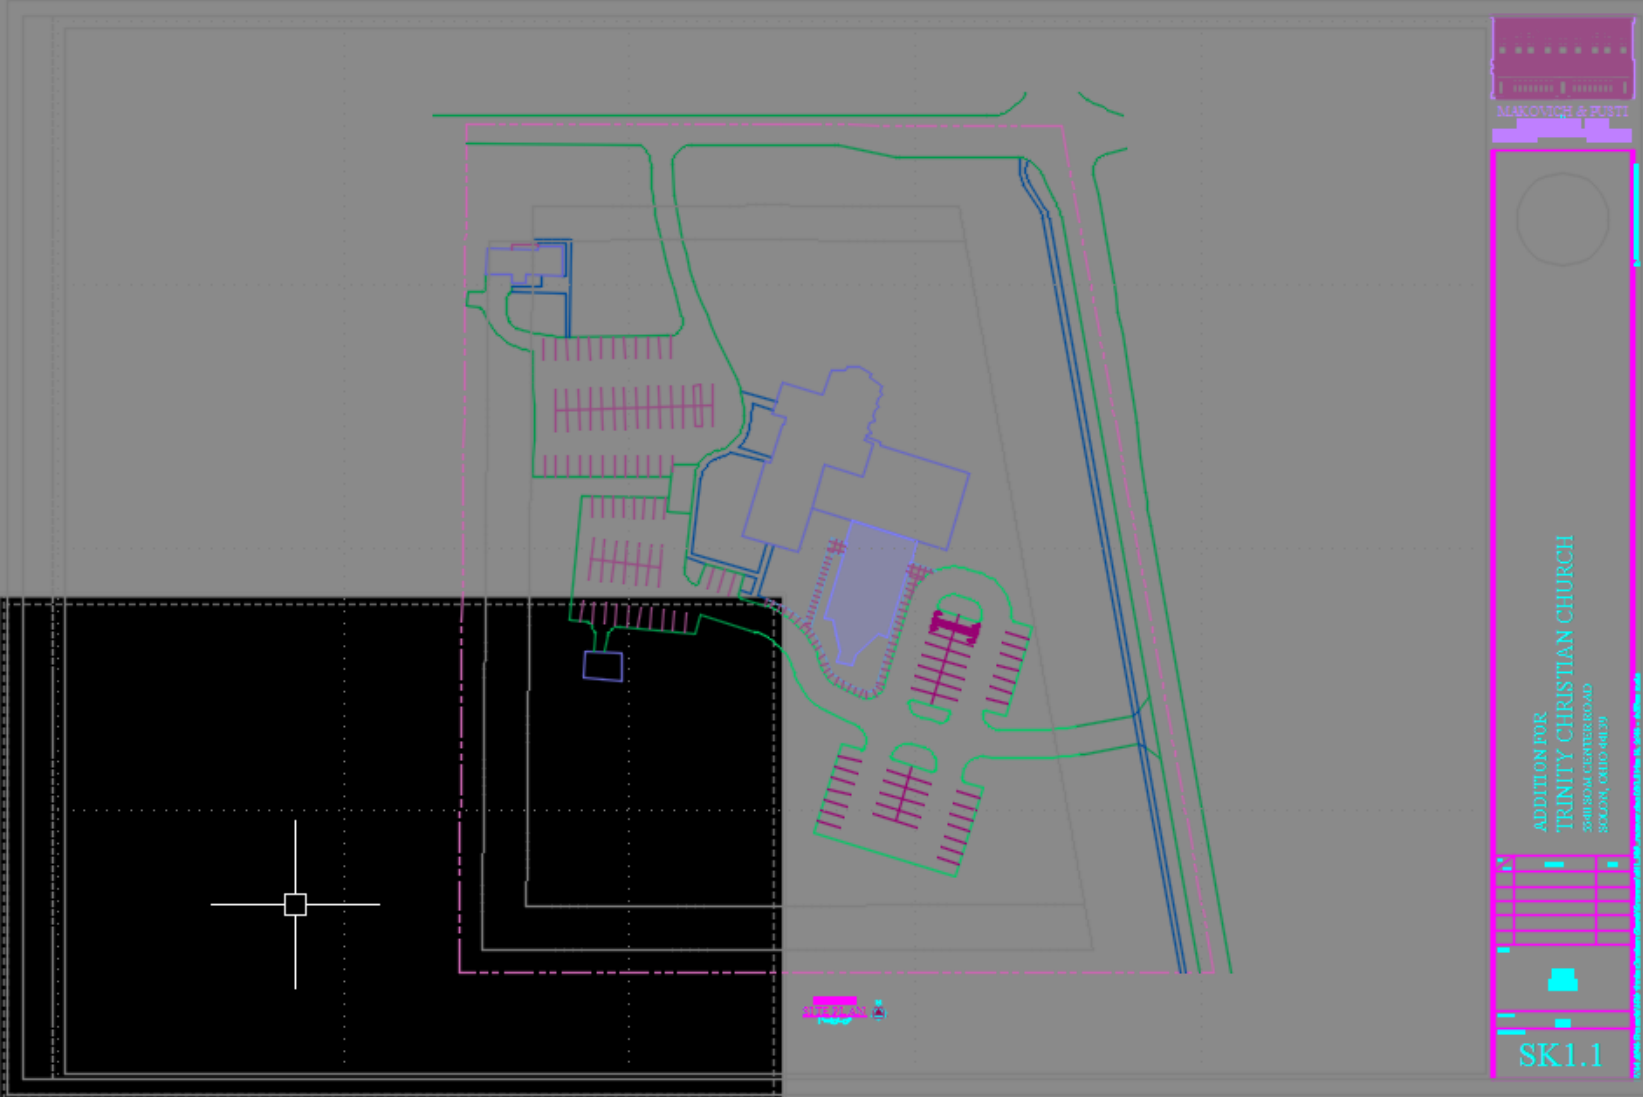

Plot Batch Preview Plot

Page Setup Manager

View Details

Plotter Manager

Export

Export: Current layout

Page Setup: Current

Export to DWF/PDF

MAKOVICH & PARTI

ADDITION FOR TRINITY CHRISTIAN CHURCH

5481 SOMERSET ROAD

SOLON, OHIO 44139

SK1.1

Specify corner of window, enter a scale factor (nX or nXP), or [All/Center/Dynamic/Extents/Previous/Scale/Window/Object] <real time>: E

Type a command