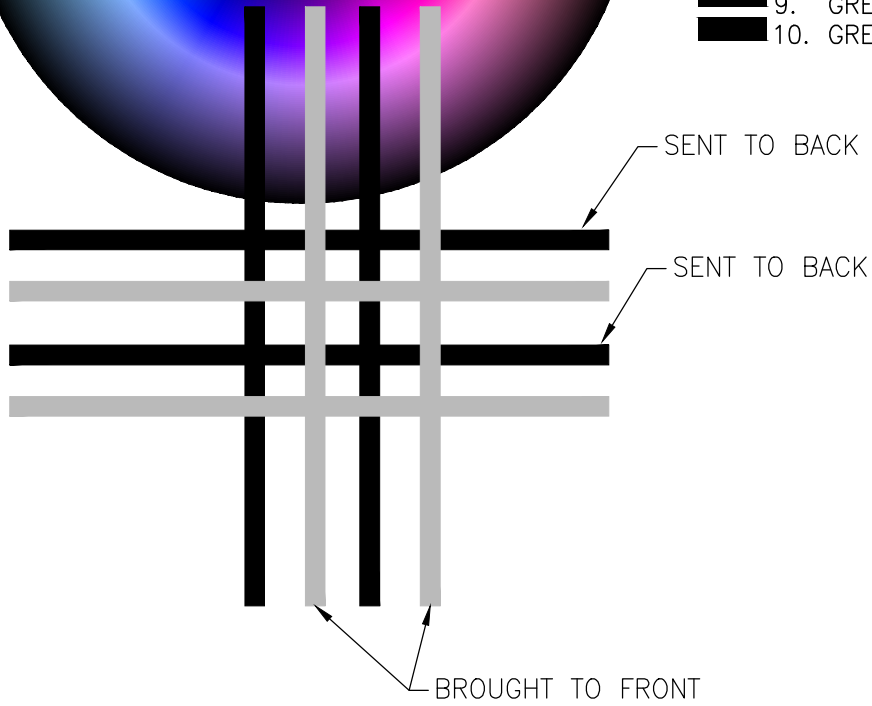

130
142
CDG LOGO COLORS
FOR HP DJ
800 PLAIN
PAPER.

P:\ACADWIN\CDGMENU\ColorWheel2006.dwg Printed by: HARDIN Plot scale = 1:1

\\cdg-data\appl\ACADWIN\CDGMENU\ColorWheel2006.dwg
hardin 04/25/14-08:46

FOUR

- 1. RED
- 2. YELLOW
- 3. GREEN
- 4. CYAN
- 5. BLUE
- 6. MAGENTA
- 7. WHITE/BLACK
- 8. GREY
- 9. GREY
- 10. GREY