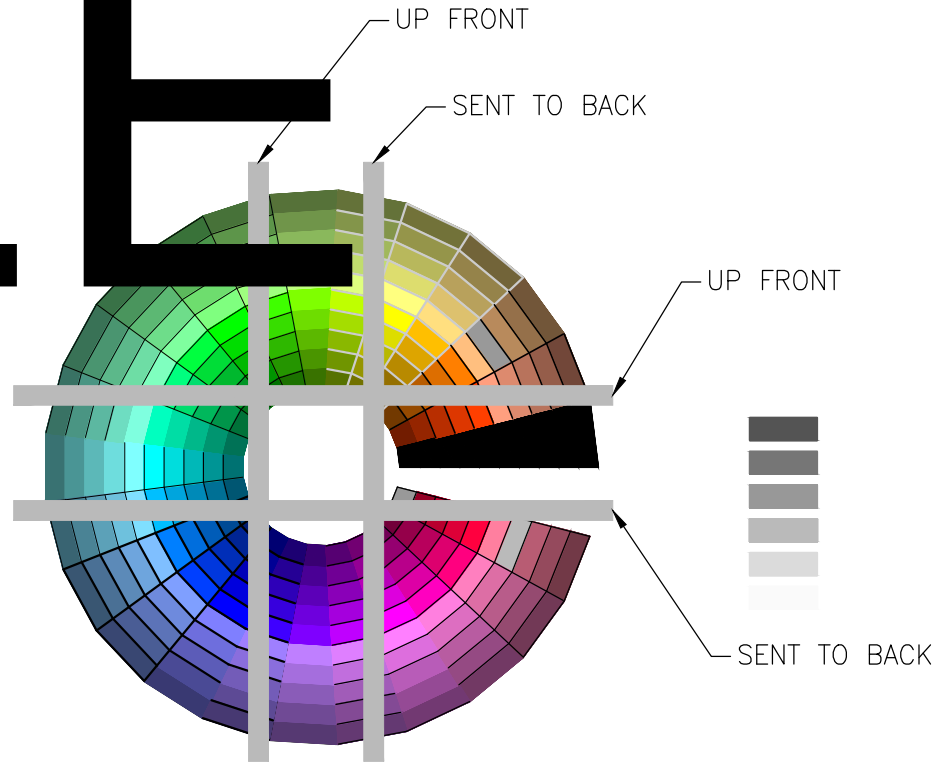

\\cdg-data\appl\ACADWIN\CDGMENU\ColorWheel2006.dwg
hardin 04/25/14-08:46

COLORWHEEL2006 - COLORWHEEL (2)
COLOR AND PLOT TESTS
DRAWINGS IN CDGMENU FOLDER
P-ACADWIN-CDGMENU

THREE

- 1. RED
- 2. YELLOW
- 3. GREEN
- 4. CYAN
- 5. BLUE
- 6. MAGENTA
- 7. WHITE/BLACK
- 8. GREY
- 9. GREY
- 10. GREY