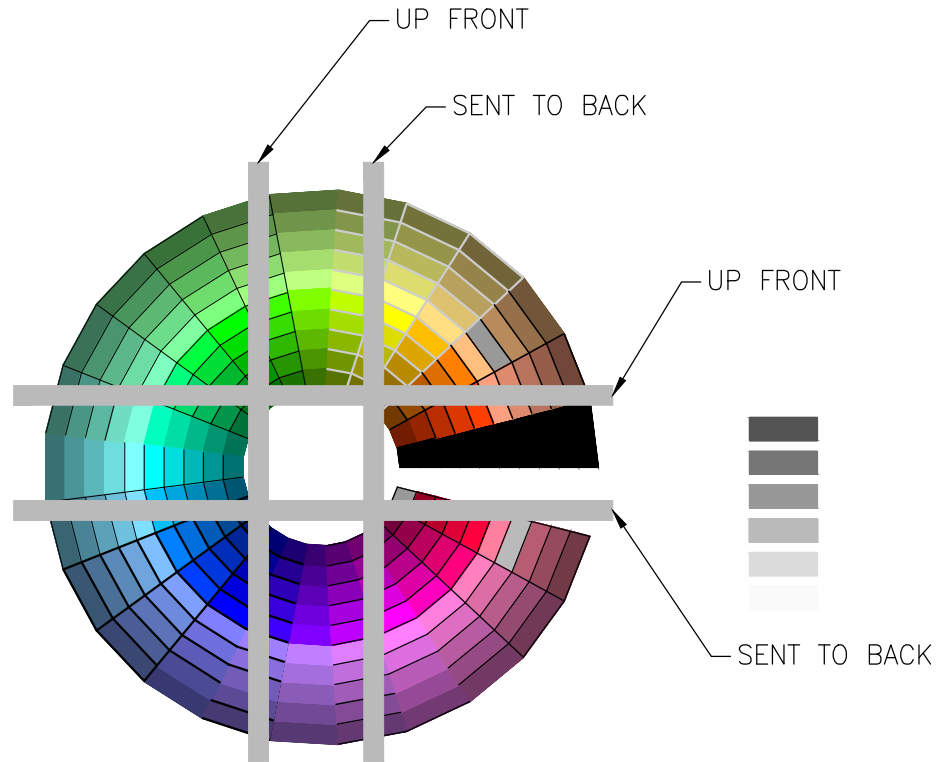

TWO

- 1. RED
- 2. YELLOW
- 3. GREEN
- 4. CYAN
- 5. BLUE
- 6. MAGENTA
- 7. WHITE/BLACK
- 8. GREY
- 9. GREY
- 10. GREY

130
142
CDG LOGO COLORS
FOR HP DJ
800 PLAIN
PAPER.

P:\ACADWIN\CDGMENU\ColorWheel2006.dwg Printed by: HARDIN Plot scale = 1:1