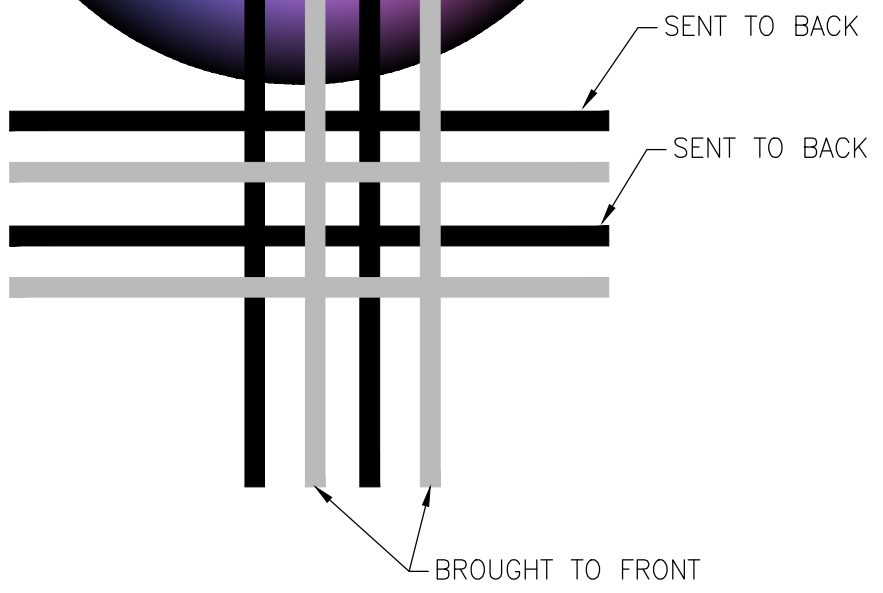

TWO

- 1. RED
- 2. YELLOW
- 3. GREEN
- 4. CYAN
- 5. BLUE
- 6. MAGENTA
- 7. WHITE/BLACK
- 8. GREY
- 9. GREY
- 10. GREY

130
142
CDG LOGO COLORS
FOR HP DJ
800 PLAIN
PAPER.

P:\ACADWIN\CDGMENU\ColorWheel2006.dwg Printed by: HARDIN Plot scale = 1:1