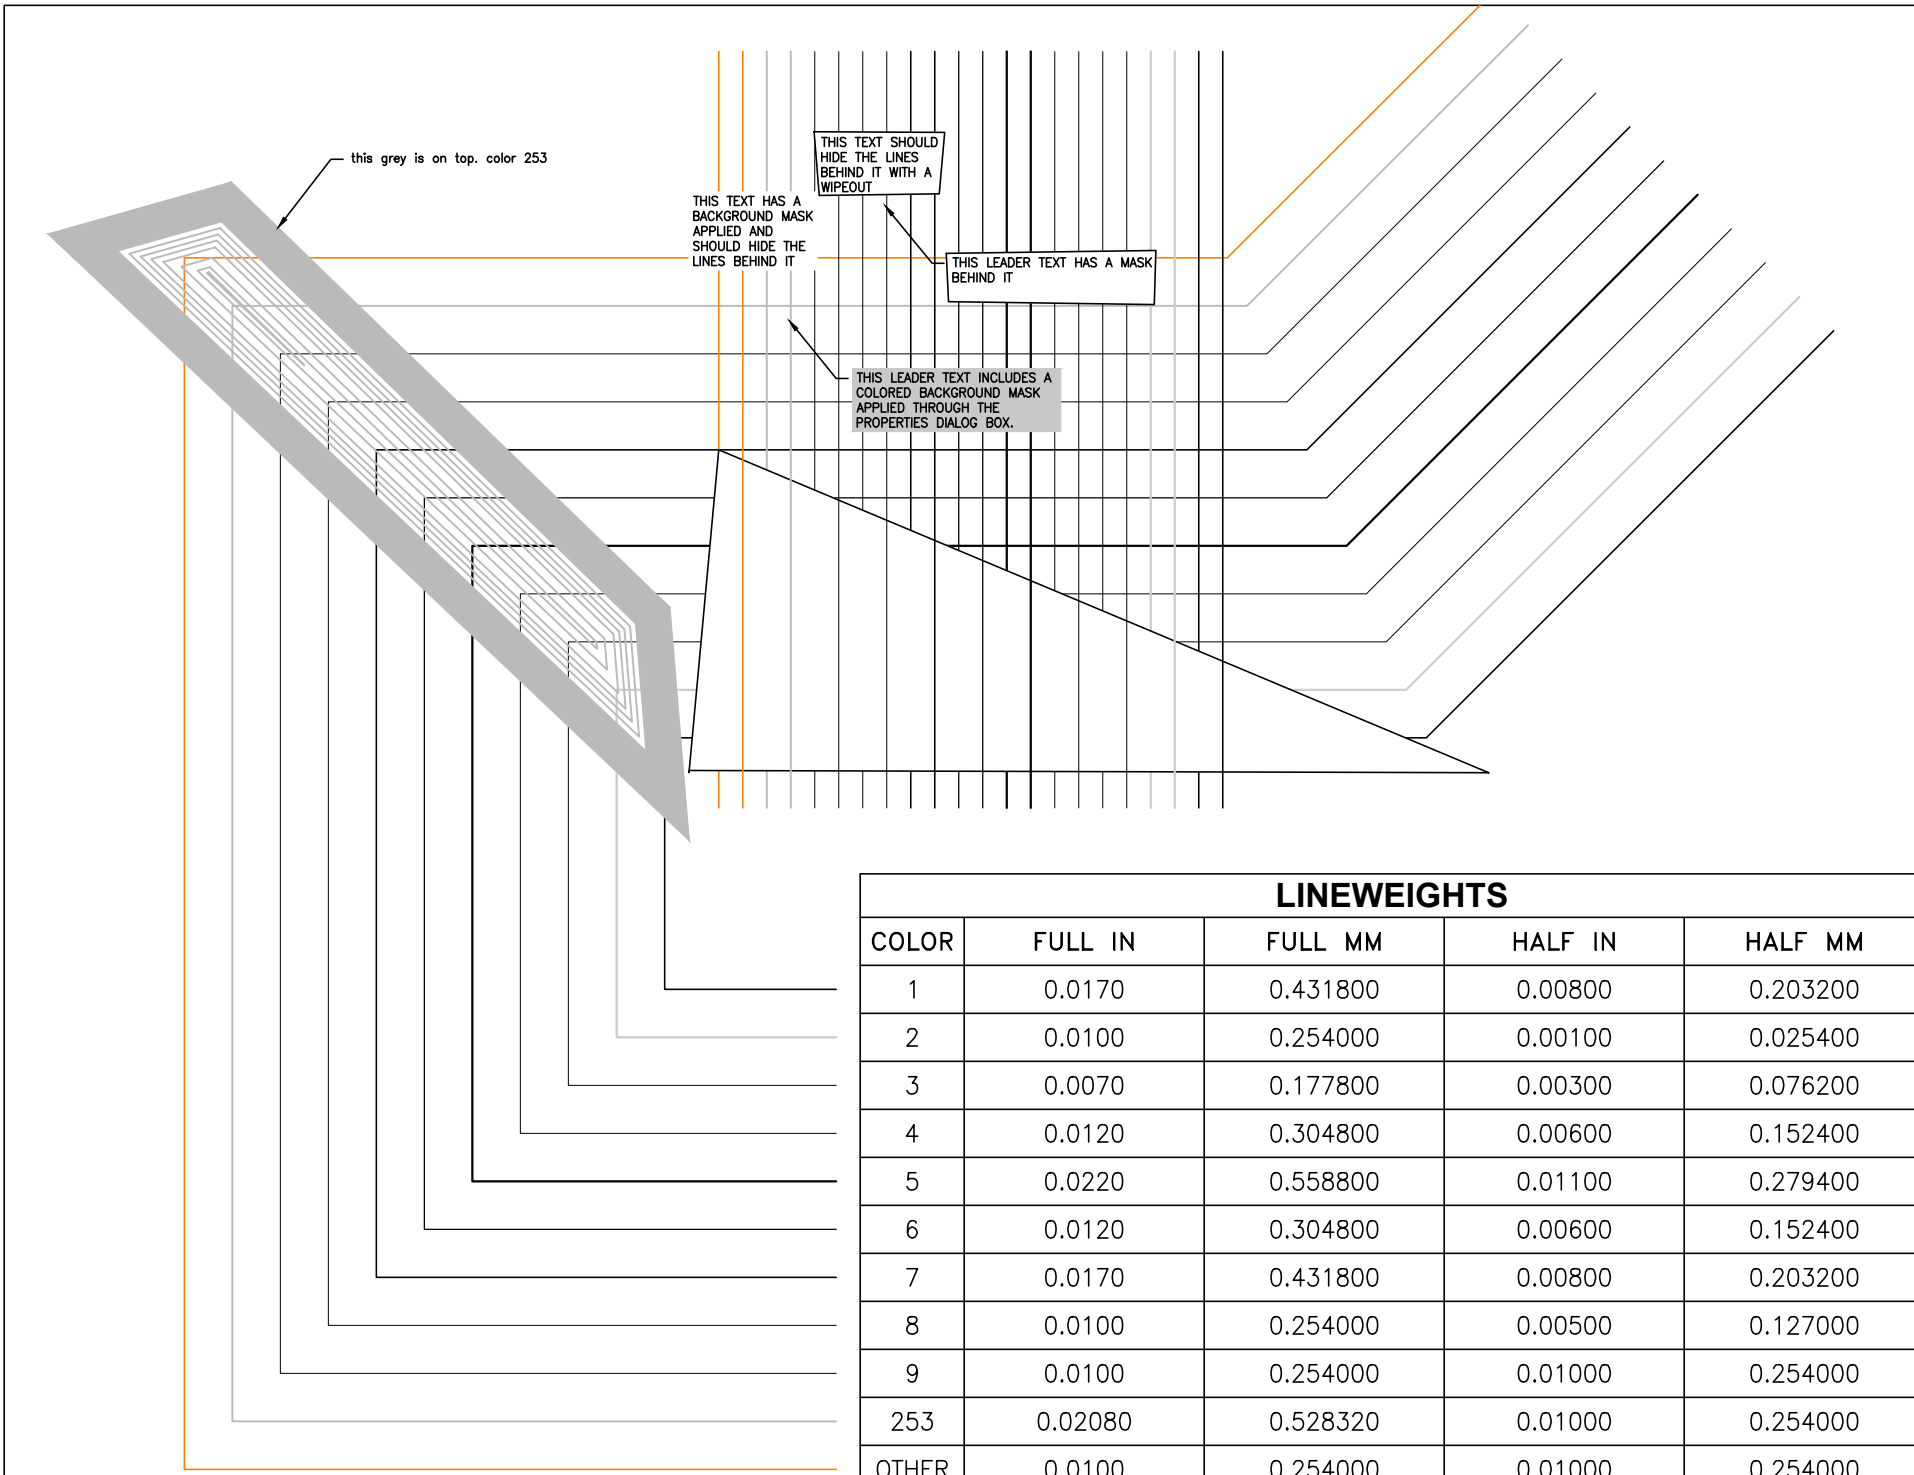

\\cdg-data\appl\ACADWIN\CDGMENU\ColorWheel2006.dwg
hardin 04/25/14-08:46

COLORWHEEL2006 - COLORWHEEL
COLOR AND PLOT TESTS
DRAWINGS IN CDGMENU FOLDER
P-ACADWIN-CDGMENU

LINEWEIGHTS				
COLOR	FULL IN	FULL MM	HALF IN	HALF MM
1	0.0170	0.431800	0.00800	0.203200
2	0.0100	0.254000	0.00100	0.025400
3	0.0070	0.177800	0.00300	0.076200
4	0.0120	0.304800	0.00600	0.152400
5	0.0220	0.558800	0.01100	0.279400
6	0.0120	0.304800	0.00600	0.152400
7	0.0170	0.431800	0.00800	0.203200
8	0.0100	0.254000	0.00500	0.127000
9	0.0100	0.254000	0.01000	0.254000
253	0.02080	0.528320	0.01000	0.254000
OTHER	0.0100	0.254000	0.01000	0.254000