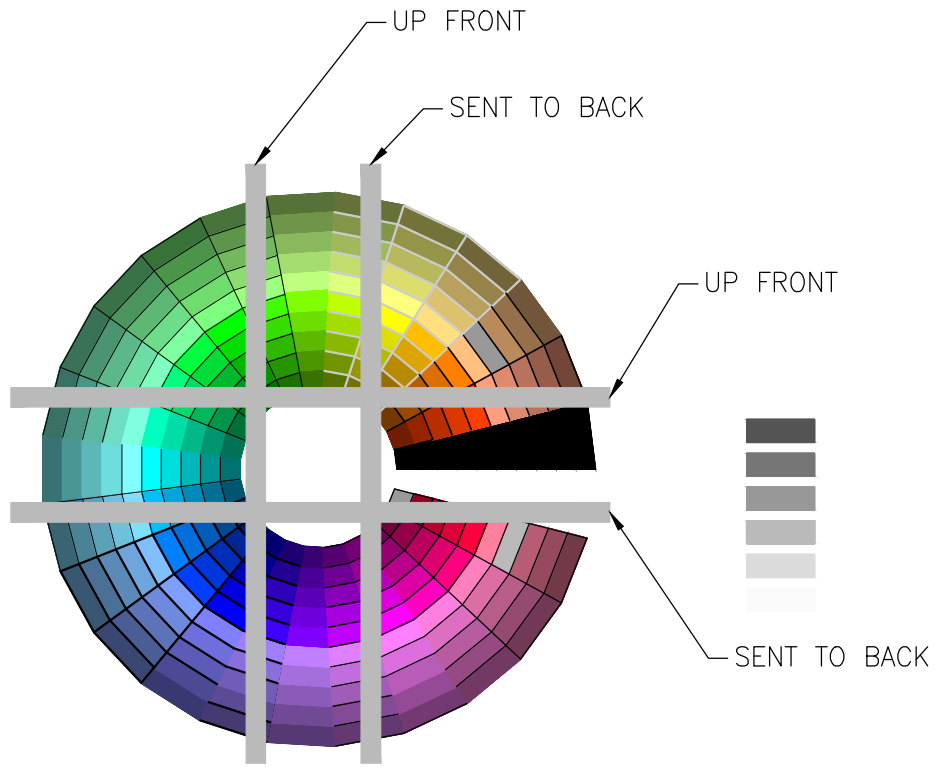

130
142
CDG LOGO COLORS
FOR HP DJ
800 PLAIN
PAPER.

P:\ACADWIN\CDGMENU\ColorWheel2006.dwg Printed by: HARDIN Plot scale = 1:1

\\cdg-data\appl\ACADWIN\CDGMENU\ColorWheel2006.dwg
hardin 04/25/14-08:46