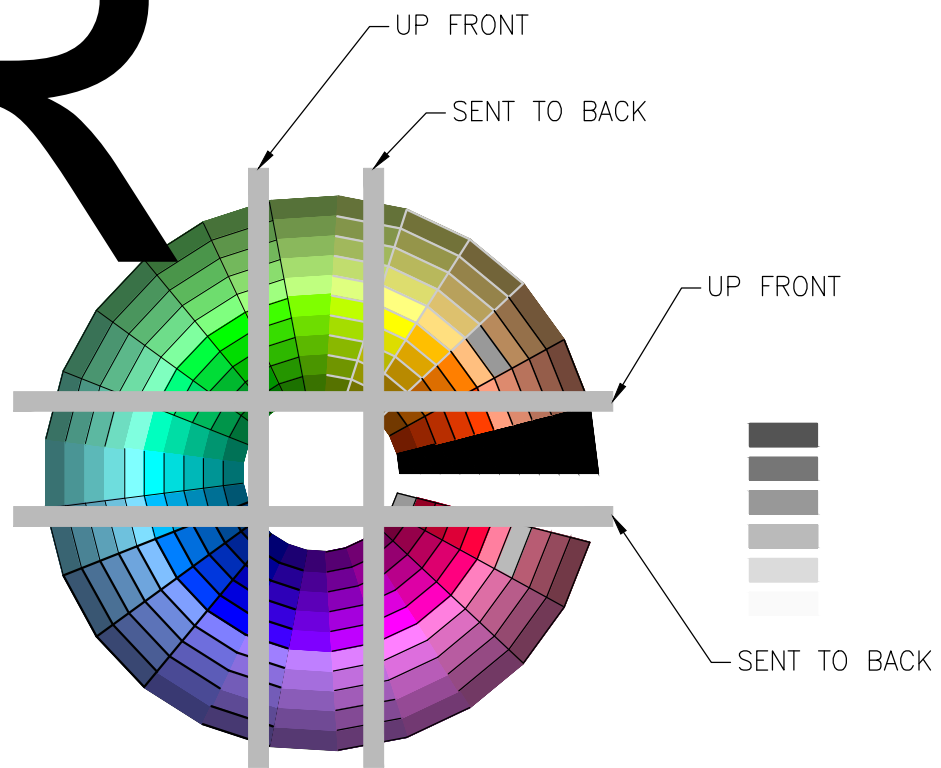

130
142
CDG LOGO COLORS
FOR HP DJ
800 PLAIN
PAPER.

P:\ACADWIN\CDGMENU\ColorWheel2006.dwg Printed by: HARDIN Plot scale = 1:1

\\cdg-data\appl\ACADWIN\CDGMENU\ColorWheel2006.dwg
hardin 04/25/14-08:46

FOUR

- 1. RED
- 2. YELLOW
- 3. GREEN
- 4. CYAN
- 5. BLUE
- 6. MAGENTA
- 7. WHITE/BLACK
- 8. GREY
- 9. GREY
- 10. GREY