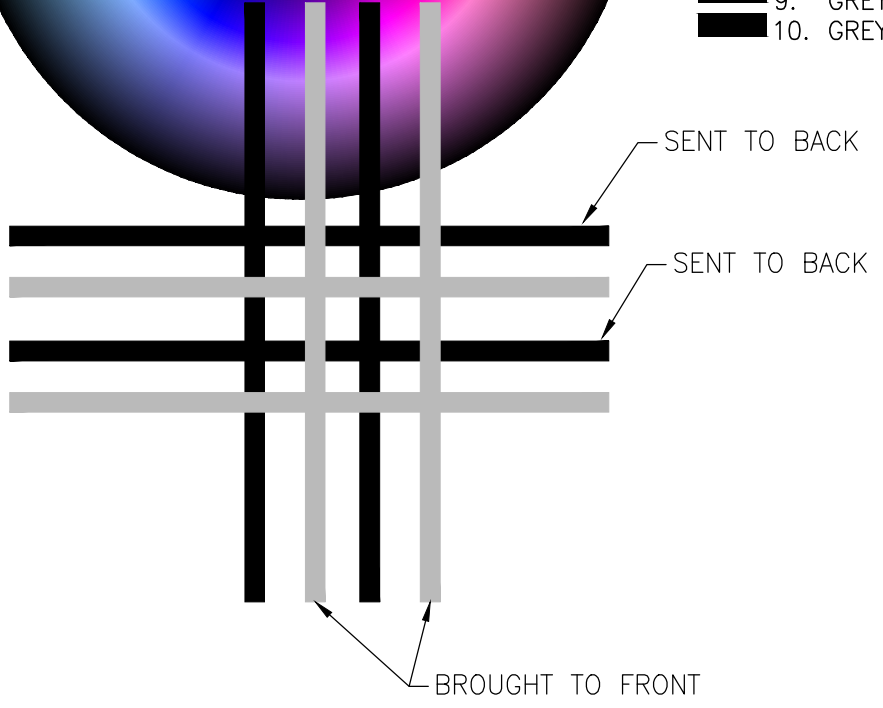

1. RED
2. YELLOW
3. GREEN
4. CYAN
5. BLUE
6. MAGENTA
7. WHITE/BLACK
8. GREY
9. GREY
10. GREY