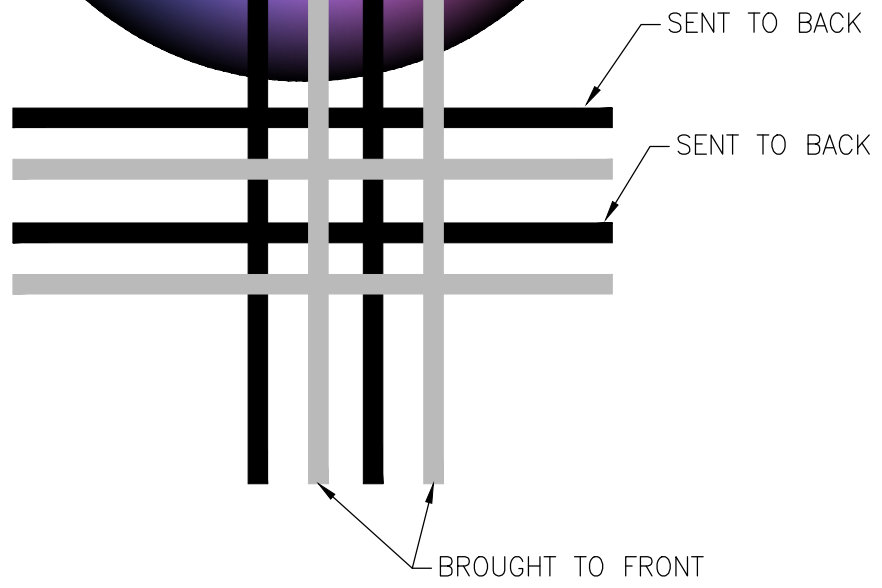

130
142
CDG LOGO COLORS
FOR HP DJ
800 PLAIN
PAPER.

P:\ACADWIN\CDGMENU\ColorWheel2006.dwg Printed by: HARDIN Plot scale = 1:1

\\cdg-data\appl\ACADWIN\CDGMENU\ColorWheel2006.dwg
hardin 04/25/14-08:46