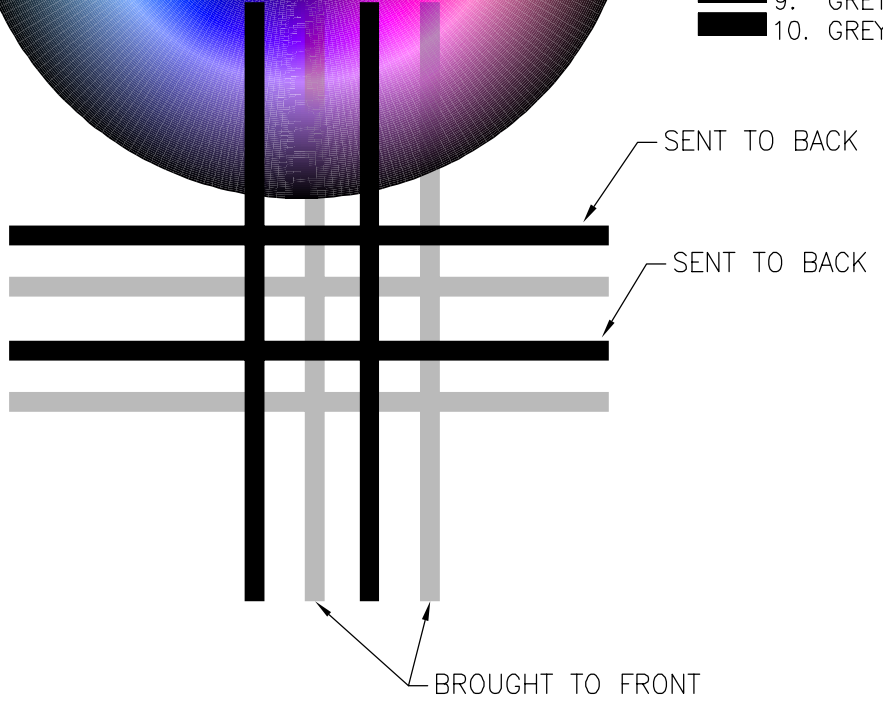

TWO

- 1. RED
- 2. YELLOW
- 3. GREEN
- 4. CYAN
- 5. BLUE
- 6. MAGENTA
- 7. WHITE/BLACK
- 8. GREY
- 9. GREY
- 10. GREY

130
142
CDG LOGO COLORS
FOR HP DJ
800 PLAIN
PAPER.

P:\ACADWIN\CDGMENU\ColorWheel2006.dwg Printed by: HARDIN Plot scale = 1:1

P:\ACADWIN\CDGMENU\ColorWheel2006.dwg Printed by: HARDIN Plot scale = 1:1

\\cdg-data\appl\ACADWIN\CDGMENU\ColorWheel2006.dwg
hardin 04/25/14-08:46

FOUR

- 1. RED
- 2. YELLOW
- 3. GREEN
- 4. CYAN
- 5. BLUE
- 6. MAGENTA
- 7. WHITE/BLACK
- 8. GREY
- 9. GREY
- 10. GREY

COLORWHEEL2006 - COLORWHEEL
COLOR AND PLOT TESTS
DRAWINGS IN CDGMENU FOLDER
P-ACADWIN-CDGMENU

P:\ACADWIN\CDGMENU\WipeOutTestWithLineColors.dwg Printed by: HARDIN Plot scale = 1:1

\\cdg-data\appl\ACADWIN\CDGMENU\WipeOutTestWithLineColors.dwg
 hardin 04/25/14-08:45