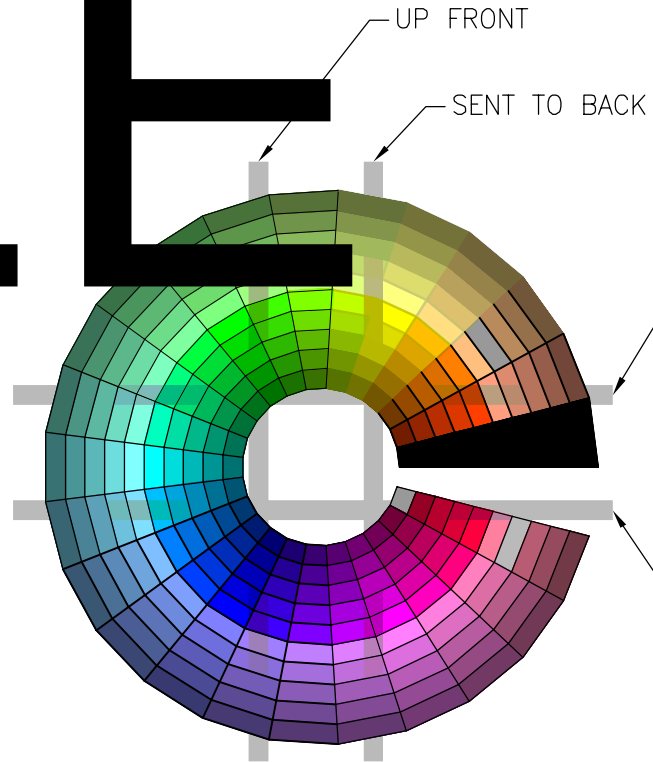

TWO

- 1. RED
- 2. YELLOW
- 3. GREEN
- 4. CYAN
- 5. BLUE
- 6. MAGENTA
- 7. WHITE/BLACK
- 8. GREY
- 9. GREY
- 10. GREY

130
142
CDG LOGO COLORS
FOR HP DJ
800 PLAIN
PAPER.

P:\ACADWIN\CDGMENU\ColorWheel2006.dwg Printed by: HARDIN Plot scale = 1:1

\\cdg-data\appl\ACADWIN\CDGMENU\ColorWheel2006.dwg
hardin 04/25/14-08:46

THREE

- 1. RED
- 2. YELLOW
- 3. GREEN
- 4. CYAN
- 5. BLUE
- 6. MAGENTA
- 7. WHITE/BLACK
- 8. GREY
- 9. GREY
- 10. GREY

130
142
CDG LOGO COLORS
FOR HP DJ
800 PLAIN
PAPER.

P:\ACADWIN\CDGMENU\ColorWheel2006.dwg Printed by: HARDIN Plot scale = 1:1

\\cdg-data\appl\ACADWIN\CDGMENU\ColorWheel2006.dwg
hardin 04/25/14-08:46

FOUR

- 1. RED
- 2. YELLOW
- 3. GREEN
- 4. CYAN
- 5. BLUE
- 6. MAGENTA
- 7. WHITE/BLACK
- 8. GREY
- 9. GREY
- 10. GREY