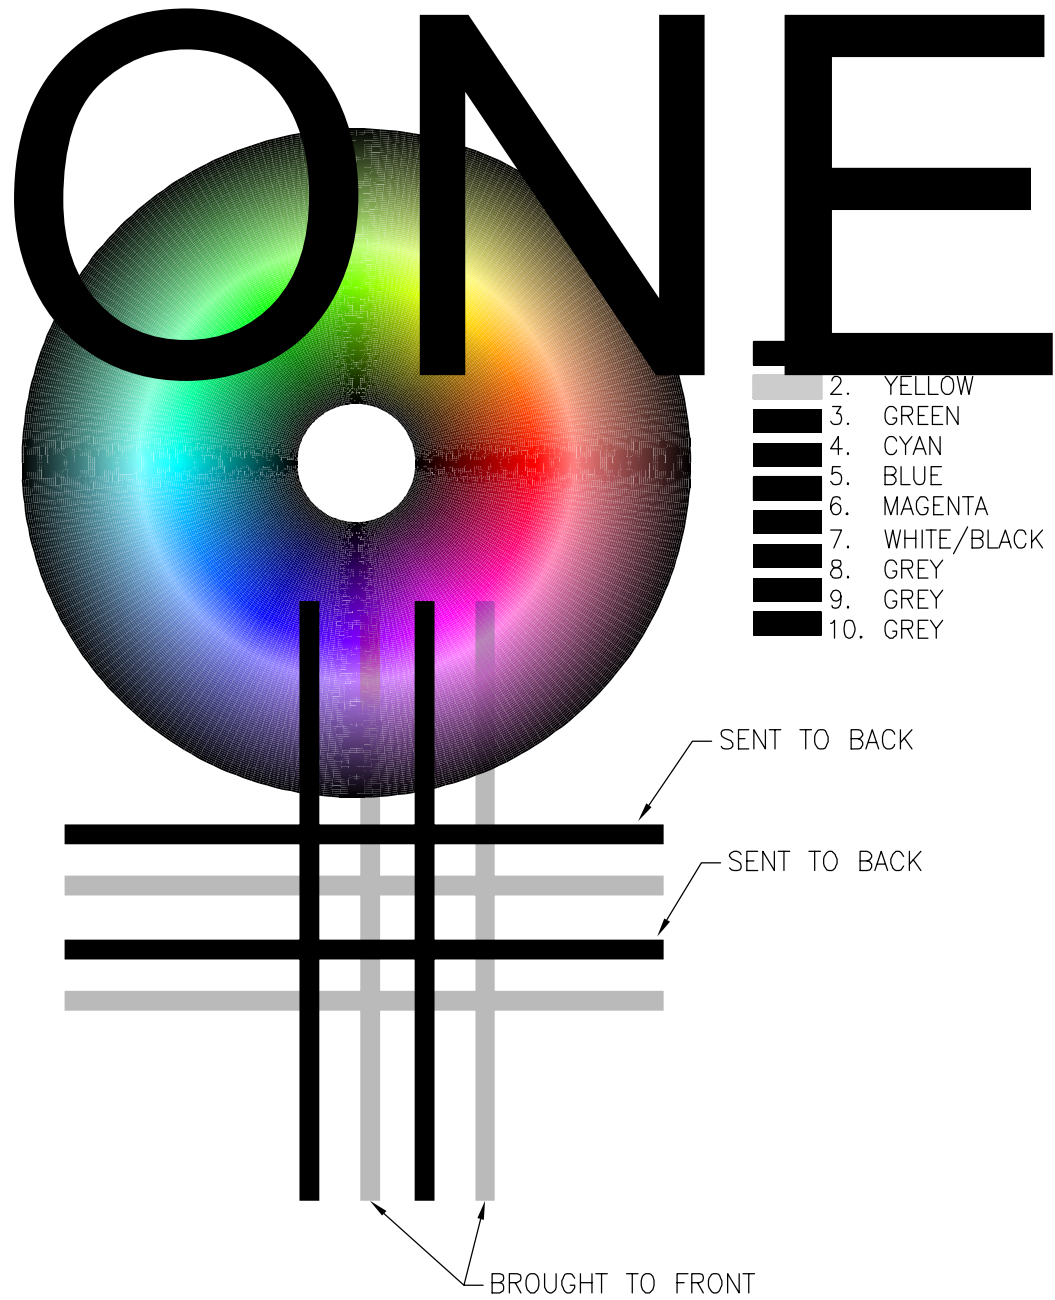

P:\ACADWIN\CDGMENU\ColorWheel2006.dwg Printed by: HARDIN Plot scale = 1:1

\\cdg-data\appl\ACADWIN\CDGMENU\ColorWheel2006.dwg
hardin 04/25/14-08:46

FOUR

- 1. RED
- 2. YELLOW
- 3. GREEN
- 4. CYAN
- 5. BLUE
- 6. MAGENTA
- 7. WHITE/BLACK
- 8. GREY
- 9. GREY
- 10. GREY

SENT TO BACK

SENT TO BACK

BROUGHT TO FRONT

130

142

CDG LOGO COLORS FOR HP DJ 800 PLAIN PAPER.

- 2. YELLOW
- 3. GREEN
- 4. CYAN
- 5. BLUE
- 6. MAGENTA
- 7. WHITE/BLACK
- 8. GREY
- 9. GREY
- 10. GREY

130
142
CDG LOGO COLORS
FOR HP DJ
800 PLAIN
PAPER.