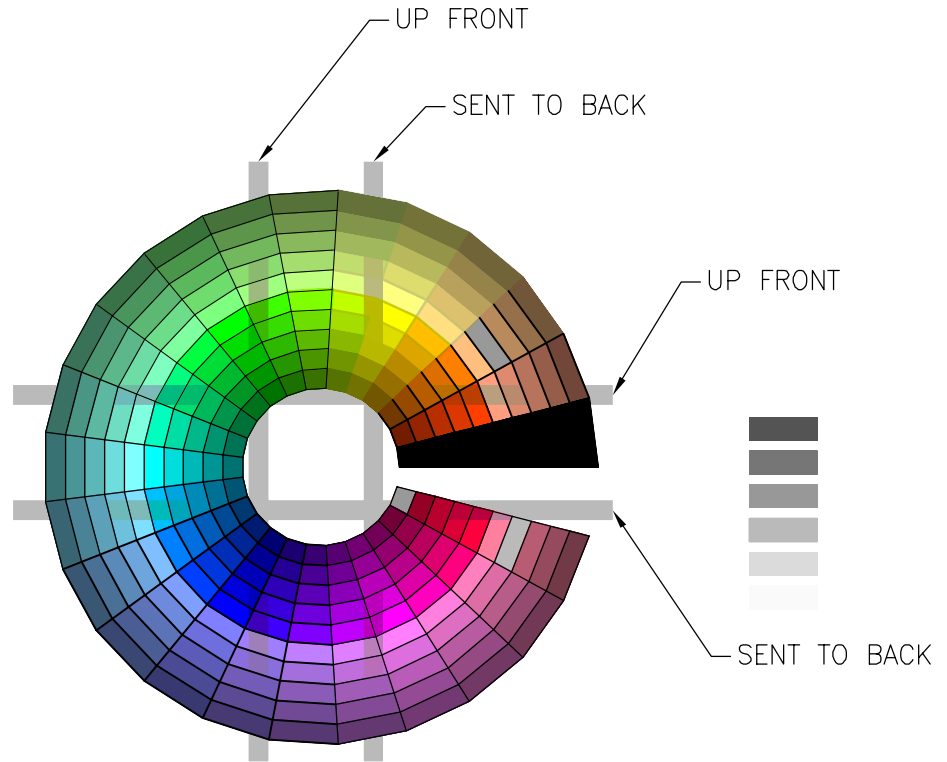

TWO

- 1. RED
- 2. YELLOW
- 3. GREEN
- 4. CYAN
- 5. BLUE
- 6. MAGENTA
- 7. WHITE/BLACK
- 8. GREY
- 9. GREY
- 10. GREY

130
142
CDG LOGO COLORS
FOR HP DJ
800 PLAIN
PAPER.

P:\ACADWIN\CDGMENU\ColorWheel2006.dwg Printed by: HARDIN Plot scale = 1:1

P:\ACADWIN\CDGMENU\ColorWheel2006.dwg Printed by: HARDIN Plot scale = 1:1

\\cdg-data\appl\ACADWIN\CDGMENU\ColorWheel2006.dwg
hardin 04/25/14-08:46

FOUR

- 1. RED
- 2. YELLOW
- 3. GREEN
- 4. CYAN
- 5. BLUE
- 6. MAGENTA
- 7. WHITE/BLACK
- 8. GREY
- 9. GREY
- 10. GREY