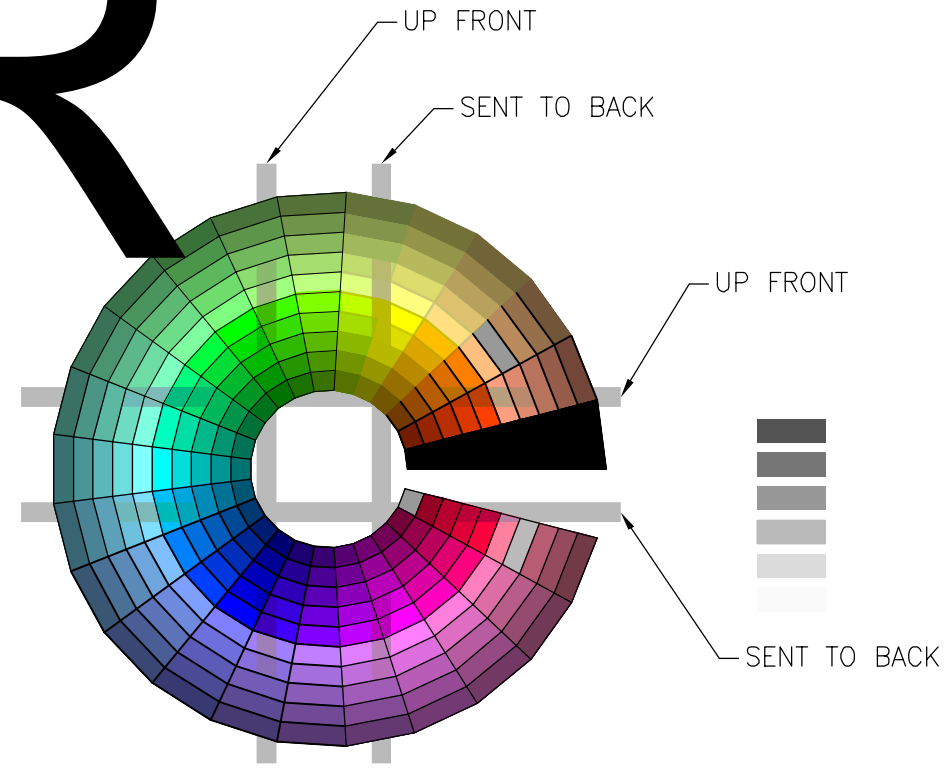

P:\ACADWIN\CDGMENU\ColorWheel2006.dwg Printed by: HARDIN Plot scale = 1:1

\\cdg-data\appl\ACADWIN\CDGMENU\ColorWheel2006.dwg
hardin 04/25/14-08:46

FOUR

- 1. RED
- 2. YELLOW
- 3. GREEN
- 4. CYAN
- 5. BLUE
- 6. MAGENTA
- 7. WHITE/BLACK
- 8. GREY
- 9. GREY
- 10. GREY

SENT TO BACK

SENT TO BACK

BROUGHT TO FRONT

130

142

CDG LOGO COLORS FOR HP DJ 800 PLAIN PAPER.

- 2. YELLOW
- 3. GREEN
- 4. CYAN
- 5. BLUE
- 6. MAGENTA
- 7. WHITE/BLACK
- 8. GREY
- 9. GREY
- 10. GREY

130
142
CDG LOGO COLORS
FOR HP DJ
800 PLAIN
PAPER.