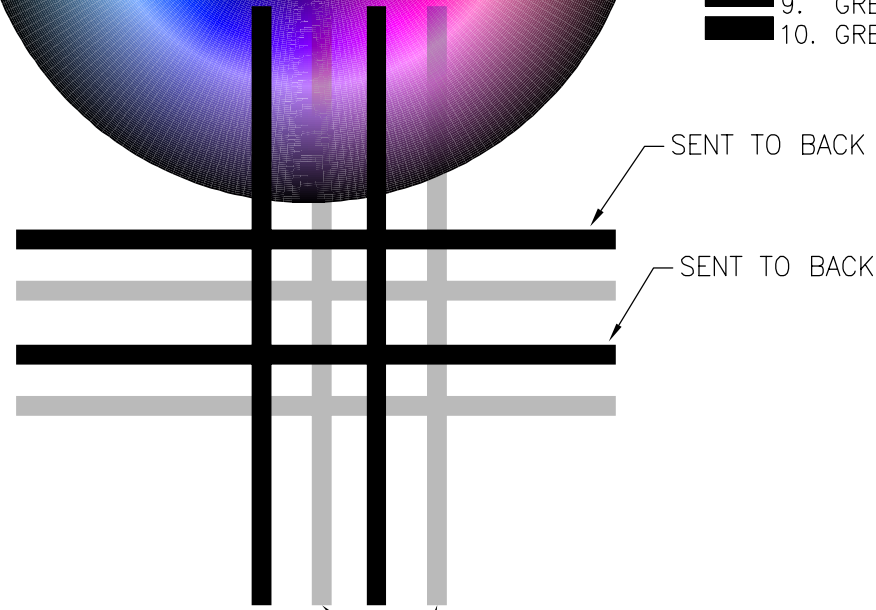

P:\ACADWIN\CDGMENU\ColorWheel2006.dwg Printed by: HARDIN Plot scale = 1:1

\\cdg-data\appl\ACADWIN\CDGMENU\ColorWheel2006.dwg
hardin 04/25/14-08:46

FOUR

- 1. RED
- 2. YELLOW
- 3. GREEN
- 4. CYAN
- 5. BLUE
- 6. MAGENTA
- 7. WHITE/BLACK
- 8. GREY
- 9. GREY
- 10. GREY