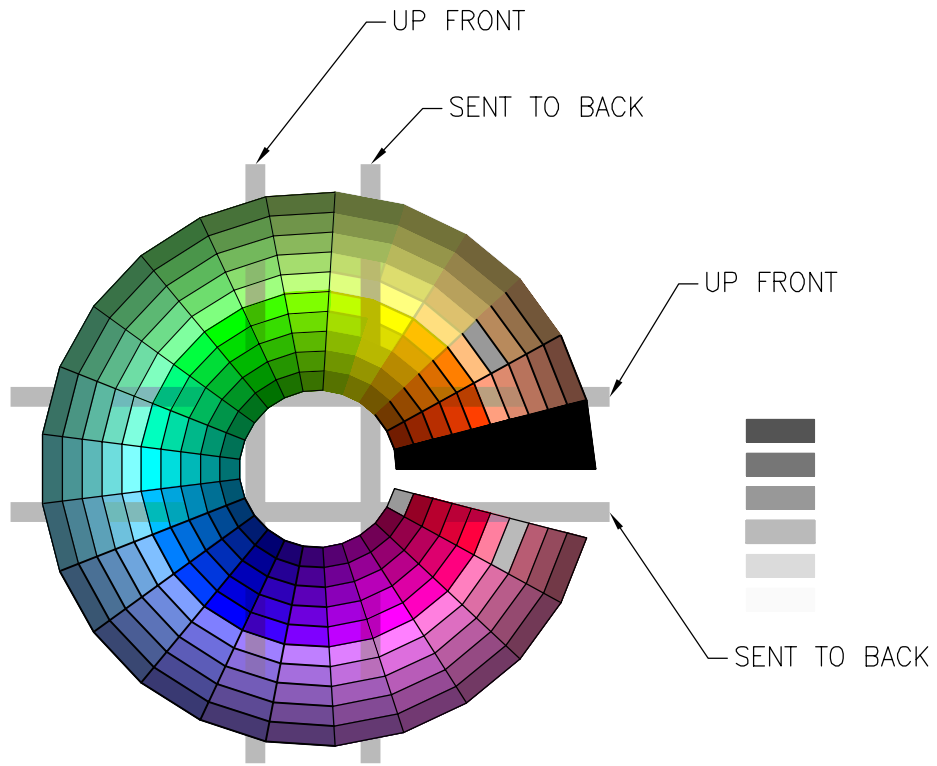

P:\ACADWIN\CDGMENU\ColorWheel2006.dwg Printed by: HARDIN Plot scale = 1:1

\\cdg-data\appl\ACADWIN\CDGMENU\ColorWheel2006.dwg
hardin 04/25/14-08:46

FOUR

- 1. RED
- 2. YELLOW
- 3. GREEN
- 4. CYAN
- 5. BLUE
- 6. MAGENTA
- 7. WHITE/BLACK
- 8. GREY
- 9. GREY
- 10. GREY

SENT TO BACK

SENT TO BACK

BROUGHT TO FRONT

130

142

CDG LOGO COLORS FOR HP DJ 800 PLAIN PAPER.

- 2. YELLOW
- 3. GREEN
- 4. CYAN
- 5. BLUE
- 6. MAGENTA
- 7. WHITE/BLACK
- 8. GREY
- 9. GREY
- 10. GREY

130
142
CDG LOGO COLORS
FOR HP DJ
800 PLAIN
PAPER.

COLORWHEEL2006 - COLORWHEEL
COLOR AND PLOT TESTS
DRAWINGS IN CDGMENU FOLDER
P-ACADWIN-CDGMENU

P:\ACADWIN\CDGMENU\WipeOutTestWithLineColors.dwg Printed by: HARDIN Plot scale = 1:1

\\cdg-data\appl\ACADWIN\CDGMENU\WipeOutTestWithLineColors.dwg
 hardin 04/25/14-08:45