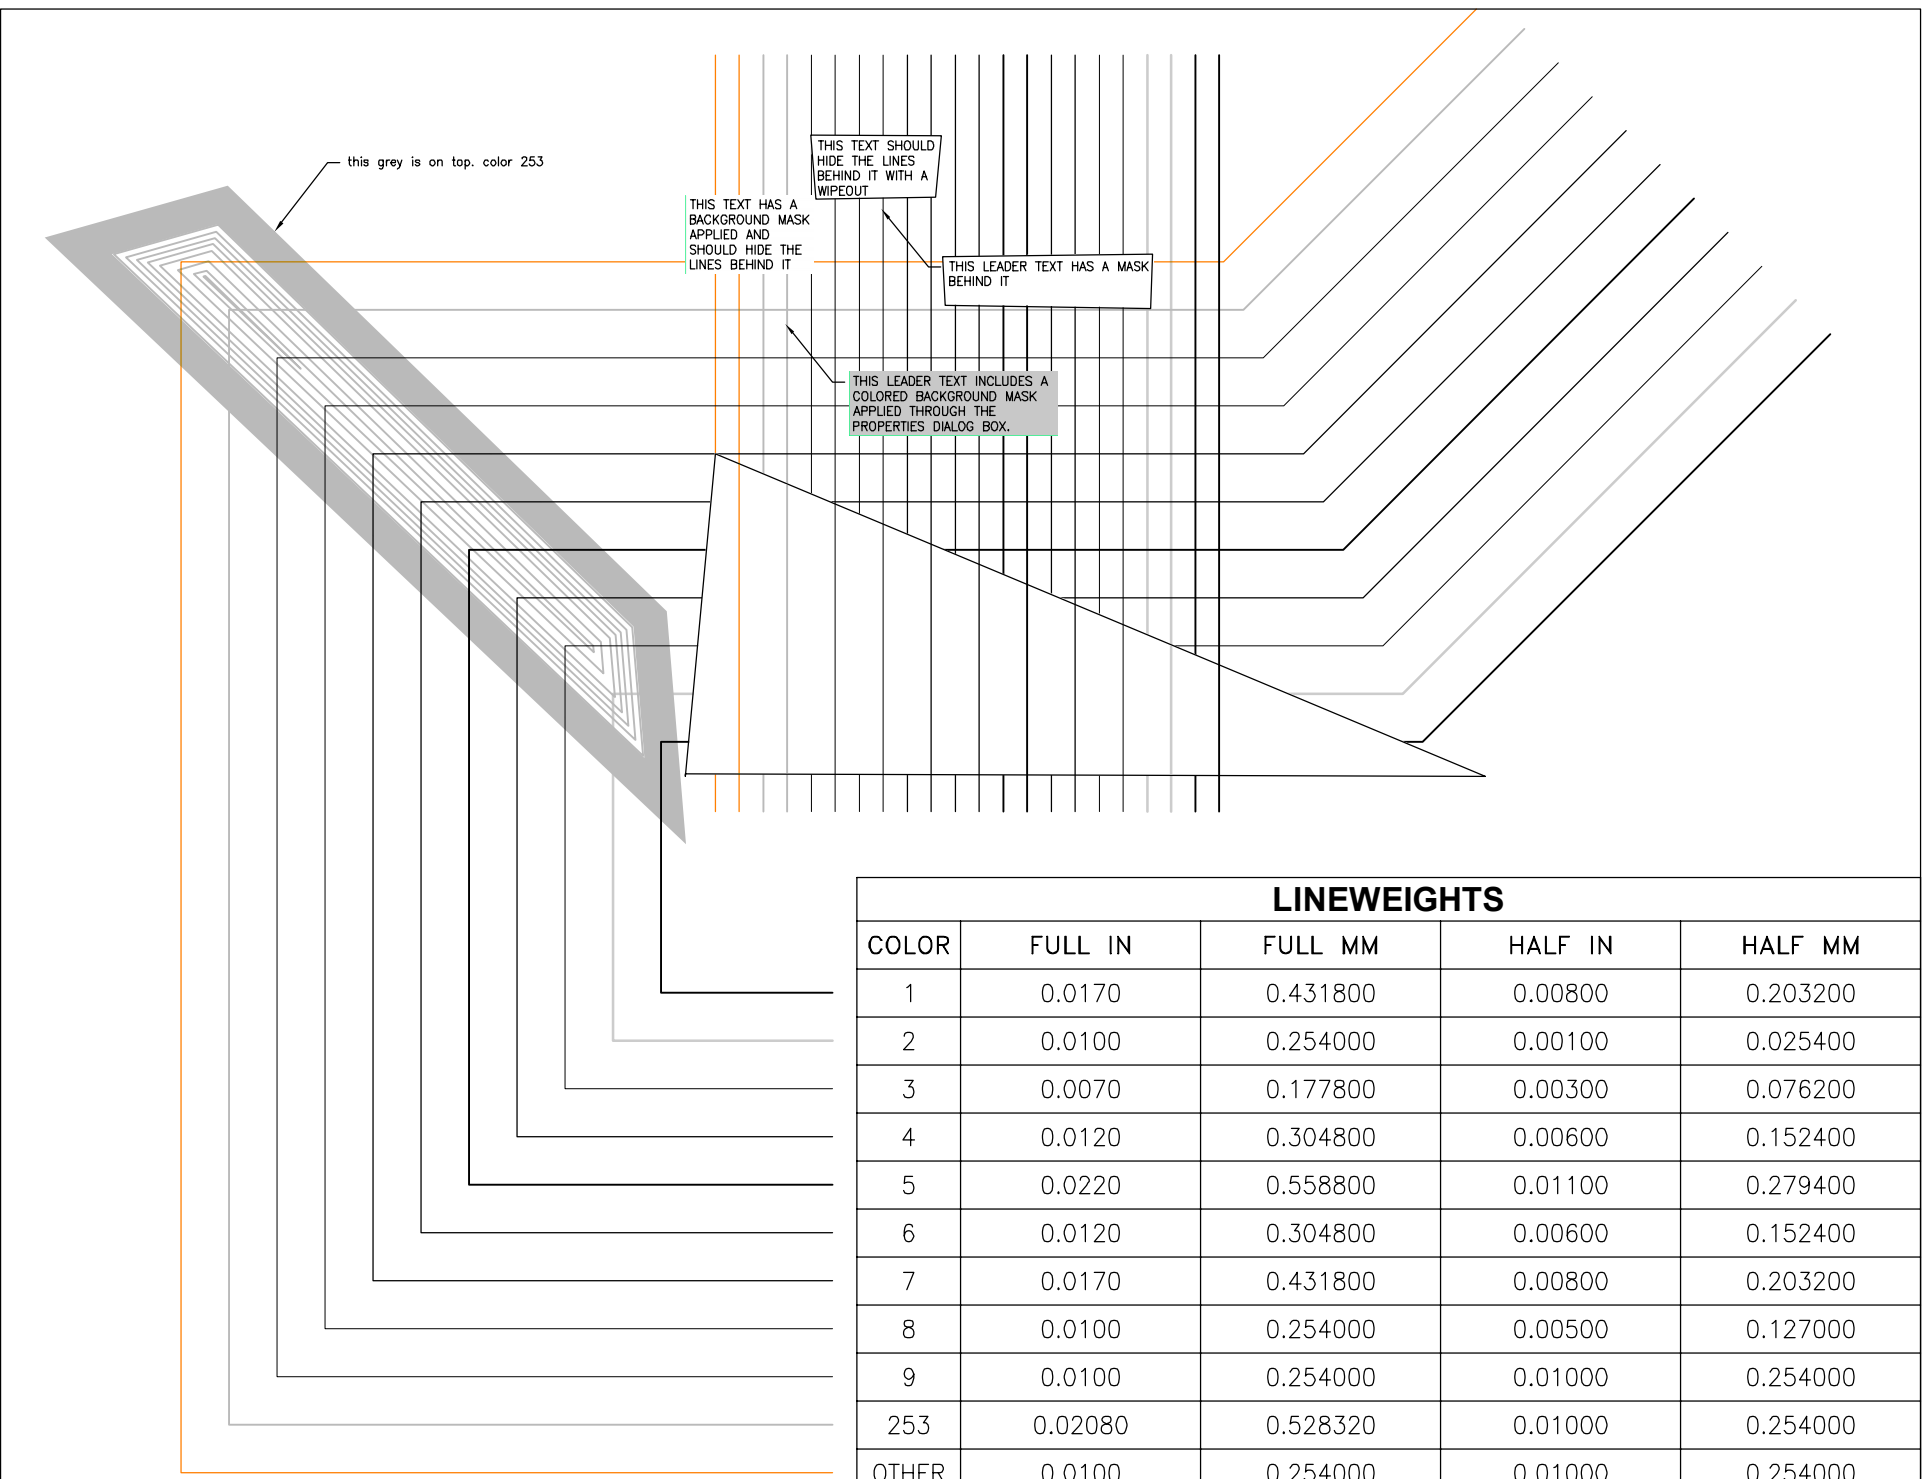

P:\ACADWIN\CDGMENU\ColorWheel2006.dwg Printed by: HARDIN Plot scale = 1:1

\\cdg-data\appl\ACADWIN\CDGMENU\ColorWheel2006.dwg
hardin 04/25/14-08:46

FOUR

- 1. RED
- 2. YELLOW
- 3. GREEN
- 4. CYAN
- 5. BLUE
- 6. MAGENTA
- 7. WHITE/BLACK
- 8. GREY
- 9. GREY
- 10. GREY

COLORWHEEL2006 - COLORWHEEL
COLOR AND PLOT TESTS
DRAWINGS IN CDGMENU FOLDER
P-ACADWIN-CDGMENU

P:\ACADWIN\CDGMENU\WipeOutTestWithLineColors.dwg Printed by: HARDIN Plot scale = 1:1

\\cdg-data\appl\ACADWIN\CDGMENU\WipeOutTestWithLineColors.dwg
 hardin 04/25/14-08:45

LINEWEIGHTS				
COLOR	FULL IN	FULL MM	HALF IN	HALF MM
1	0.0170	0.431800	0.00800	0.203200
2	0.0100	0.254000	0.00100	0.025400
3	0.0070	0.177800	0.00300	0.076200
4	0.0120	0.304800	0.00600	0.152400
5	0.0220	0.558800	0.01100	0.279400
6	0.0120	0.304800	0.00600	0.152400
7	0.0170	0.431800	0.00800	0.203200
8	0.0100	0.254000	0.00500	0.127000
9	0.0100	0.254000	0.01000	0.254000
253	0.02080	0.528320	0.01000	0.254000
OTHER	0.0100	0.254000	0.01000	0.254000