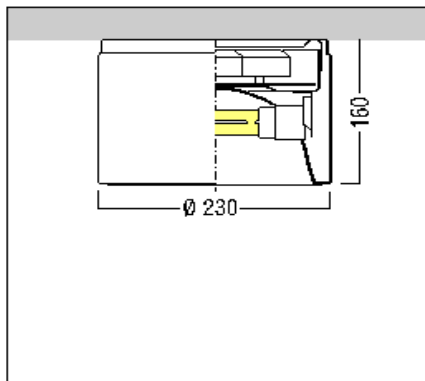

# DL5

Project : Acleda Bank  
Property : HQ  
Fitting type : Surface Mounted Downlight  
Location : External Entrance @ Link Building

Date of issue : January 2014  
Supplier : Zumtobel  
Country of origin : Asia

Lamp type : CFL  
Wattage : 26 W  
Beam angle : N/A  
Ballast : Electronic

Cut out size : Surface Mount  
Material : Die-Cast Aluminium  
Finish : White  
Model : Panos A-LM 200