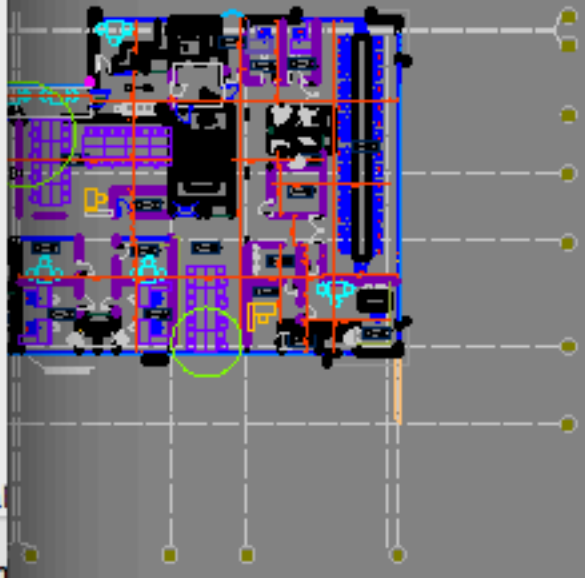

### Page Setup - Layout 1

Use available page setup

Name: <None>

Printer/Plotter

Printer: HP Officejet K7100-2

Where: Oumou's MacBook Pro

Description:

direction marketing

Code	Description	Quantite
01-01	Direction Marketing	01.00
01-02	Direction Marketing	01.00
01-03	Direction Marketing	01.00
01-04	Direction Marketing	01.00
01-05	Direction Marketing	01.00
01-06	Direction Marketing	01.00
01-07	Direction Marketing	01.00
01-08	Direction Marketing	01.00
01-09	Direction Marketing	01.00
01-10	Direction Marketing	01.00
01-11	Direction Marketing	01.00
01-12	Direction Marketing	01.00
01-13	Direction Marketing	01.00
01-14	Direction Marketing	01.00
01-15	Direction Marketing	01.00
01-16	Direction Marketing	01.00
01-17	Direction Marketing	01.00
01-18	Direction Marketing	01.00
01-19	Direction Marketing	01.00
01-20	Direction Marketing	01.00