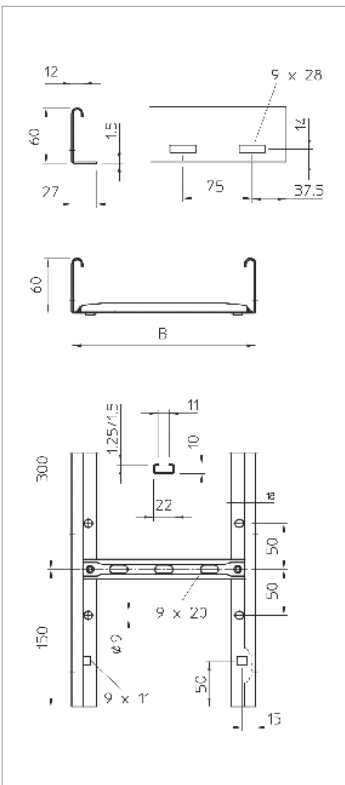

Technical data sheet Cable ladder LG 60 NS

Cable ladder with perforated side rail of side height 60 mm with riveted C profile rungs, open in an upwards direction (NS version).

The cable ladder is shipped folded up. You can find the appropriate U clamp of type 2056N in the vertical ladder systems chapter.

Type	Width mm	Rail thickness mm	Length mm	Weight kg/100 m	Art.-No.
LG 620 NS 3000FS	200	1.5	3000	253.800	6208506
LG 630 NS 3000FS	300	1.5	3000	268.000	6208509
LG 640 NS 3000FS	400	1.5	3000	282.200	6208512
LG 650 NS 3000FS	500	1.5	3000	308.800	6208515
LG 660 NS 3000FS	600	1.5	3000	325.500	6208518

St Steel

FS Strip-galvanised

K /m