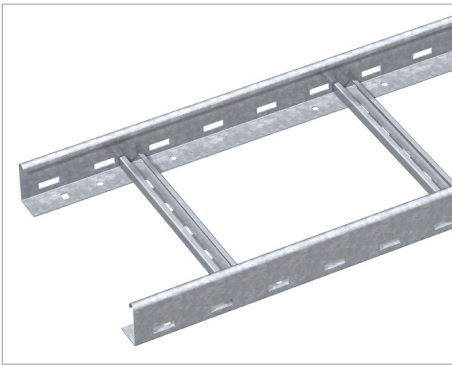

Technical data sheet Cable ladder LG 60 NS

Cable ladder with perforated side rail of side height 60 mm with riveted C profile rungs, open in an upwards direction (NS version).

The cable ladder is shipped folded up. You can find the appropriate U clamp of type 2056N in the vertical ladder systems chapter.

Type	Width mm	Rail thickness mm	Length mm	Weight kg/100 m	Art.-No.
LG 620 NS 3000FS	200	1.5	3000	253.800	6208506
LG 630 NS 3000FS	300	1.5	3000	268.000	6208509
LG 640 NS 3000FS	400	1.5	3000	282.200	6208512
LG 650 NS 3000FS	500	1.5	3000	308.800	6208515
LG 660 NS 3000FS	600	1.5	3000	325.500	6208518

St Steel

FS Strip-galvanised

K /m