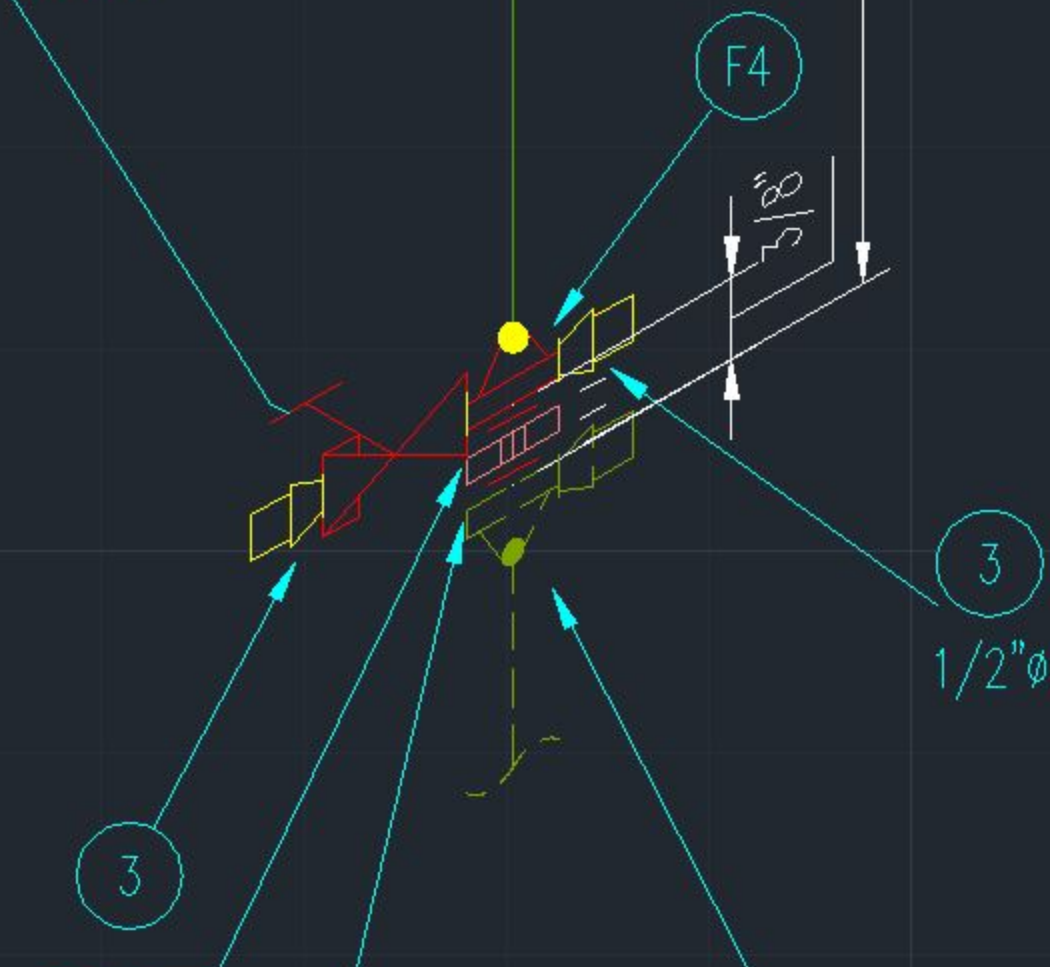

Product Overview

Features and Benefits

OPERATOR NORTH

1

1/2" ϕ