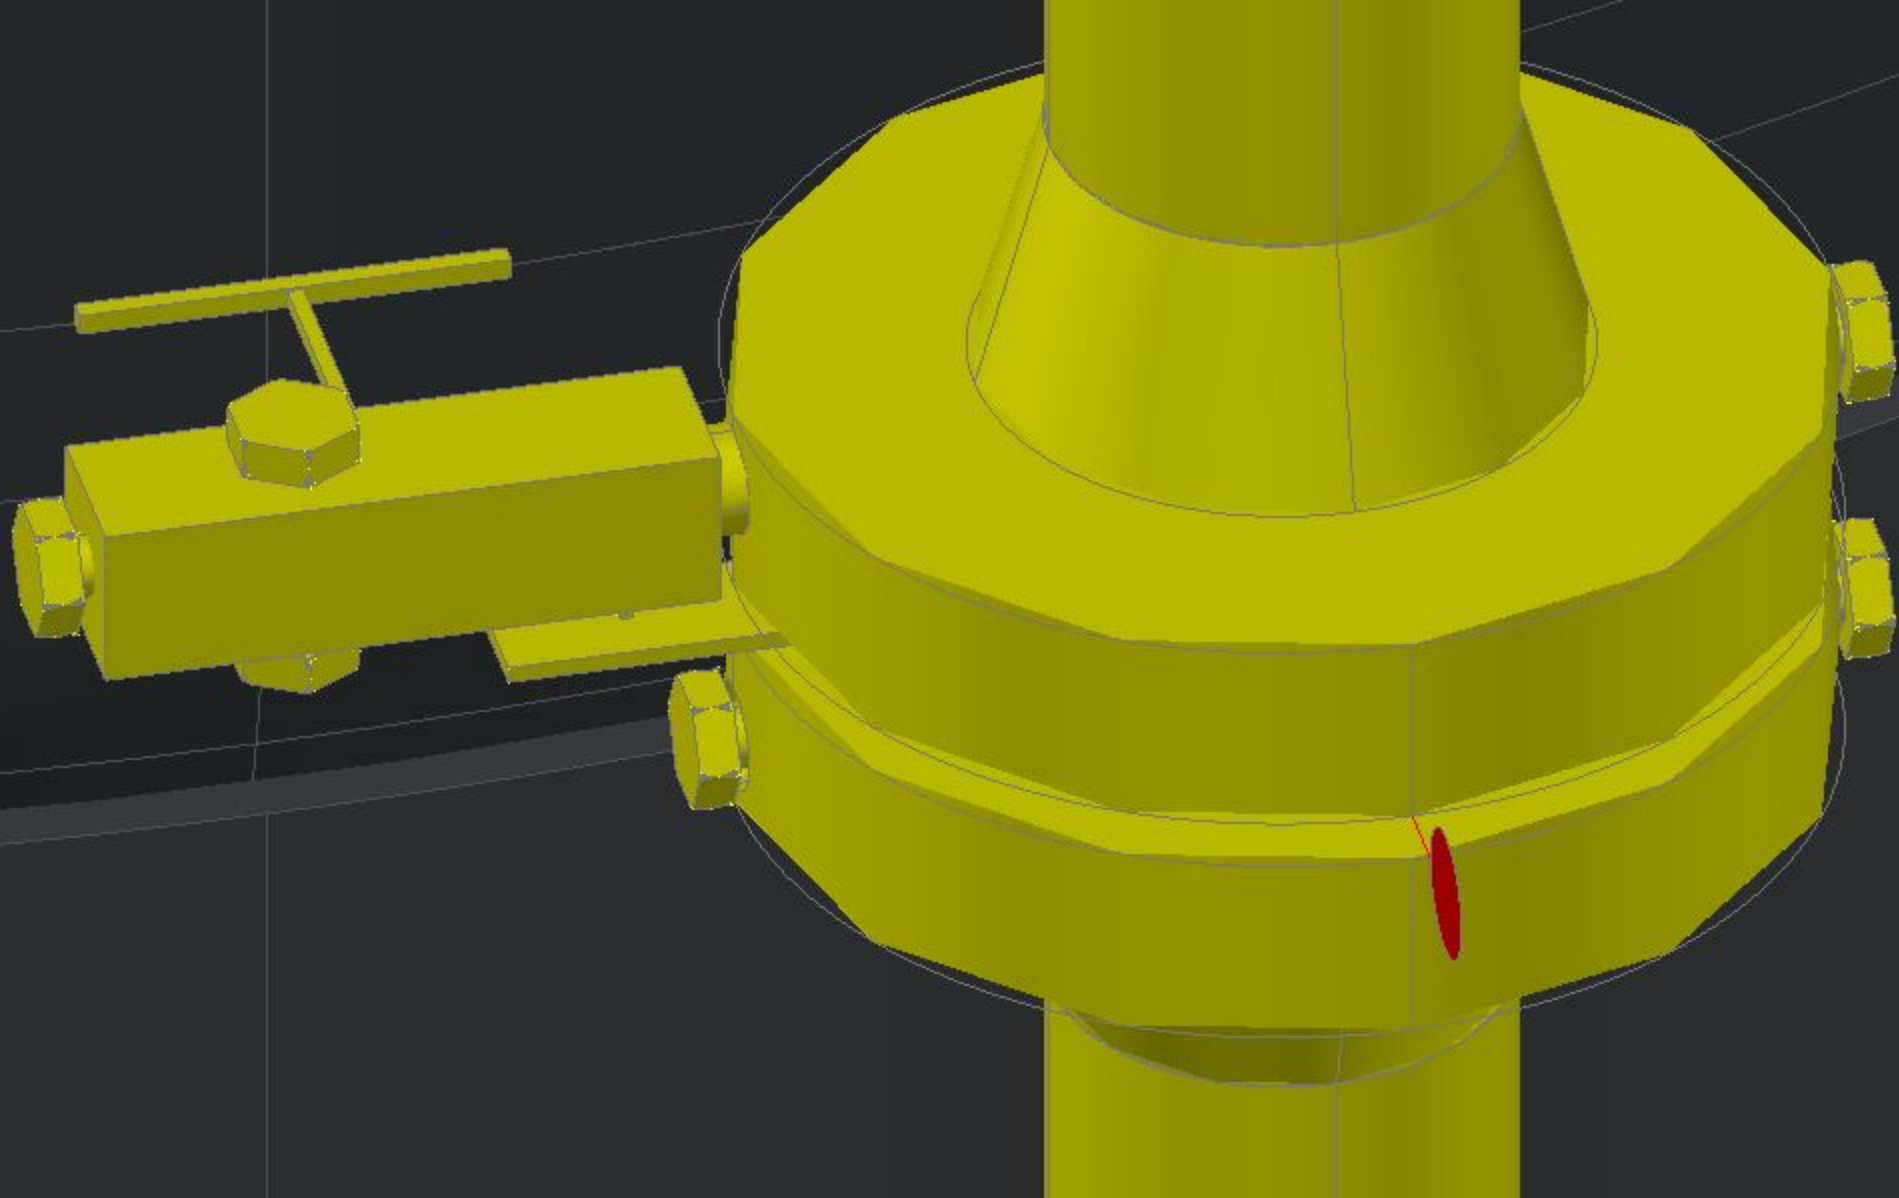

Product Overview

Features and Benefits

OPERATOR NORTH

1

1/2" ϕ