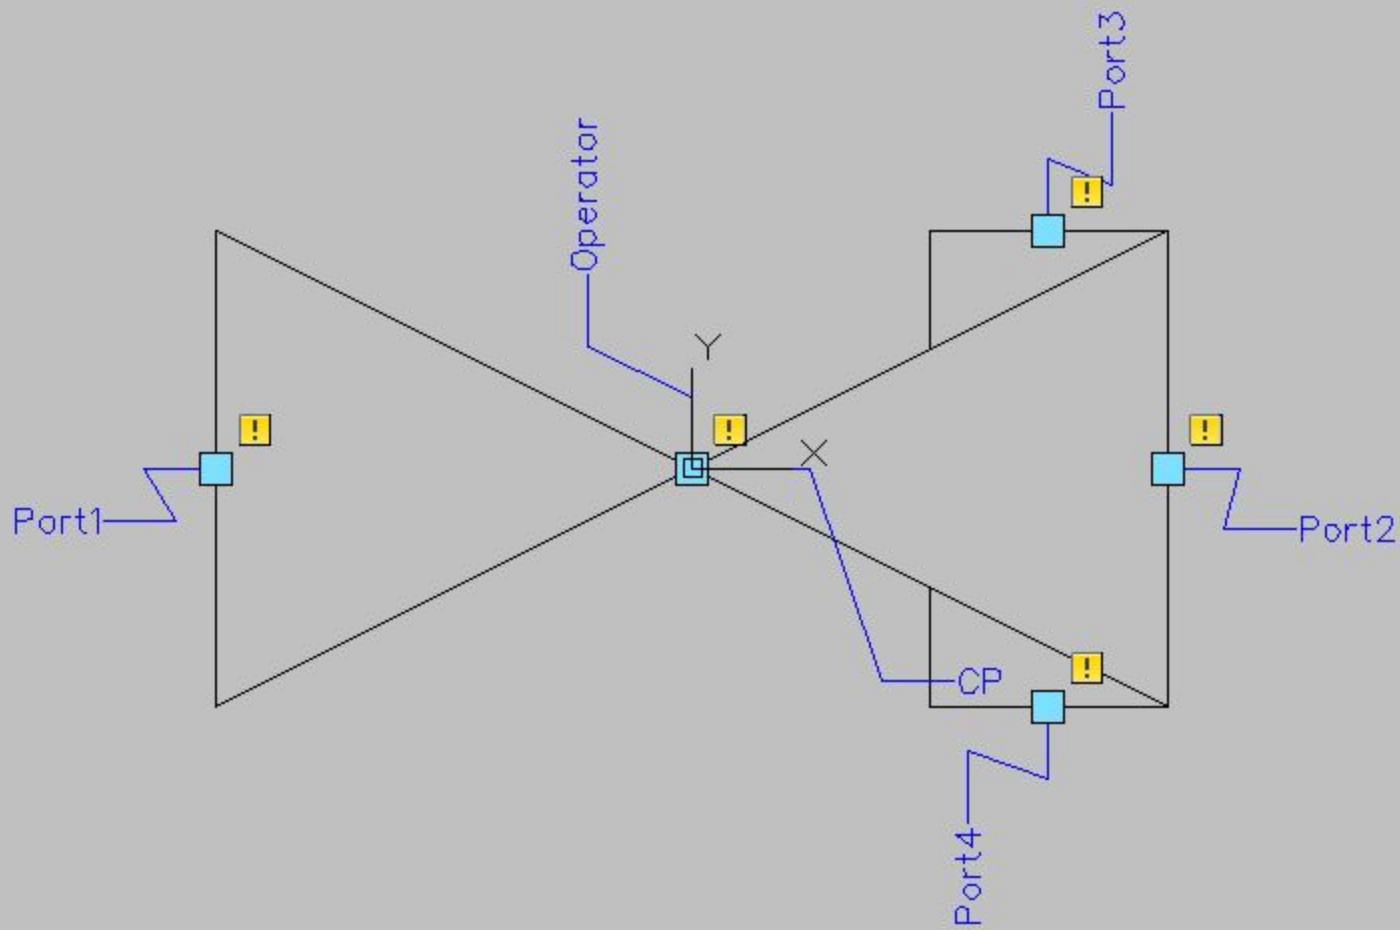

Product Overview

Features and Benefits

OPERATOR NORTH

1

1/2" ϕ