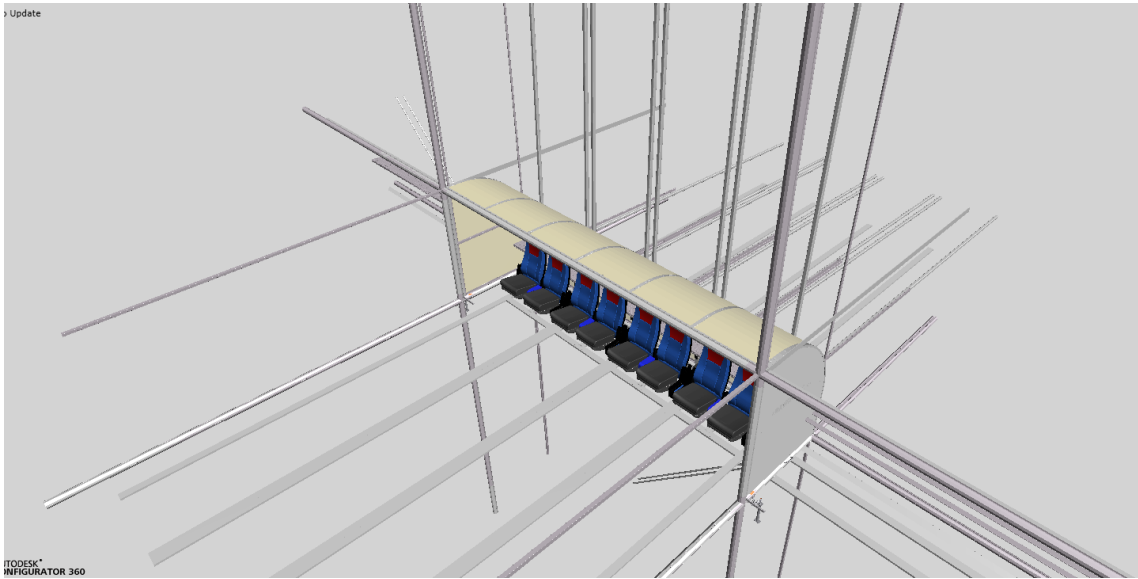

Update

PTODESK  
INFIGURATOR 360