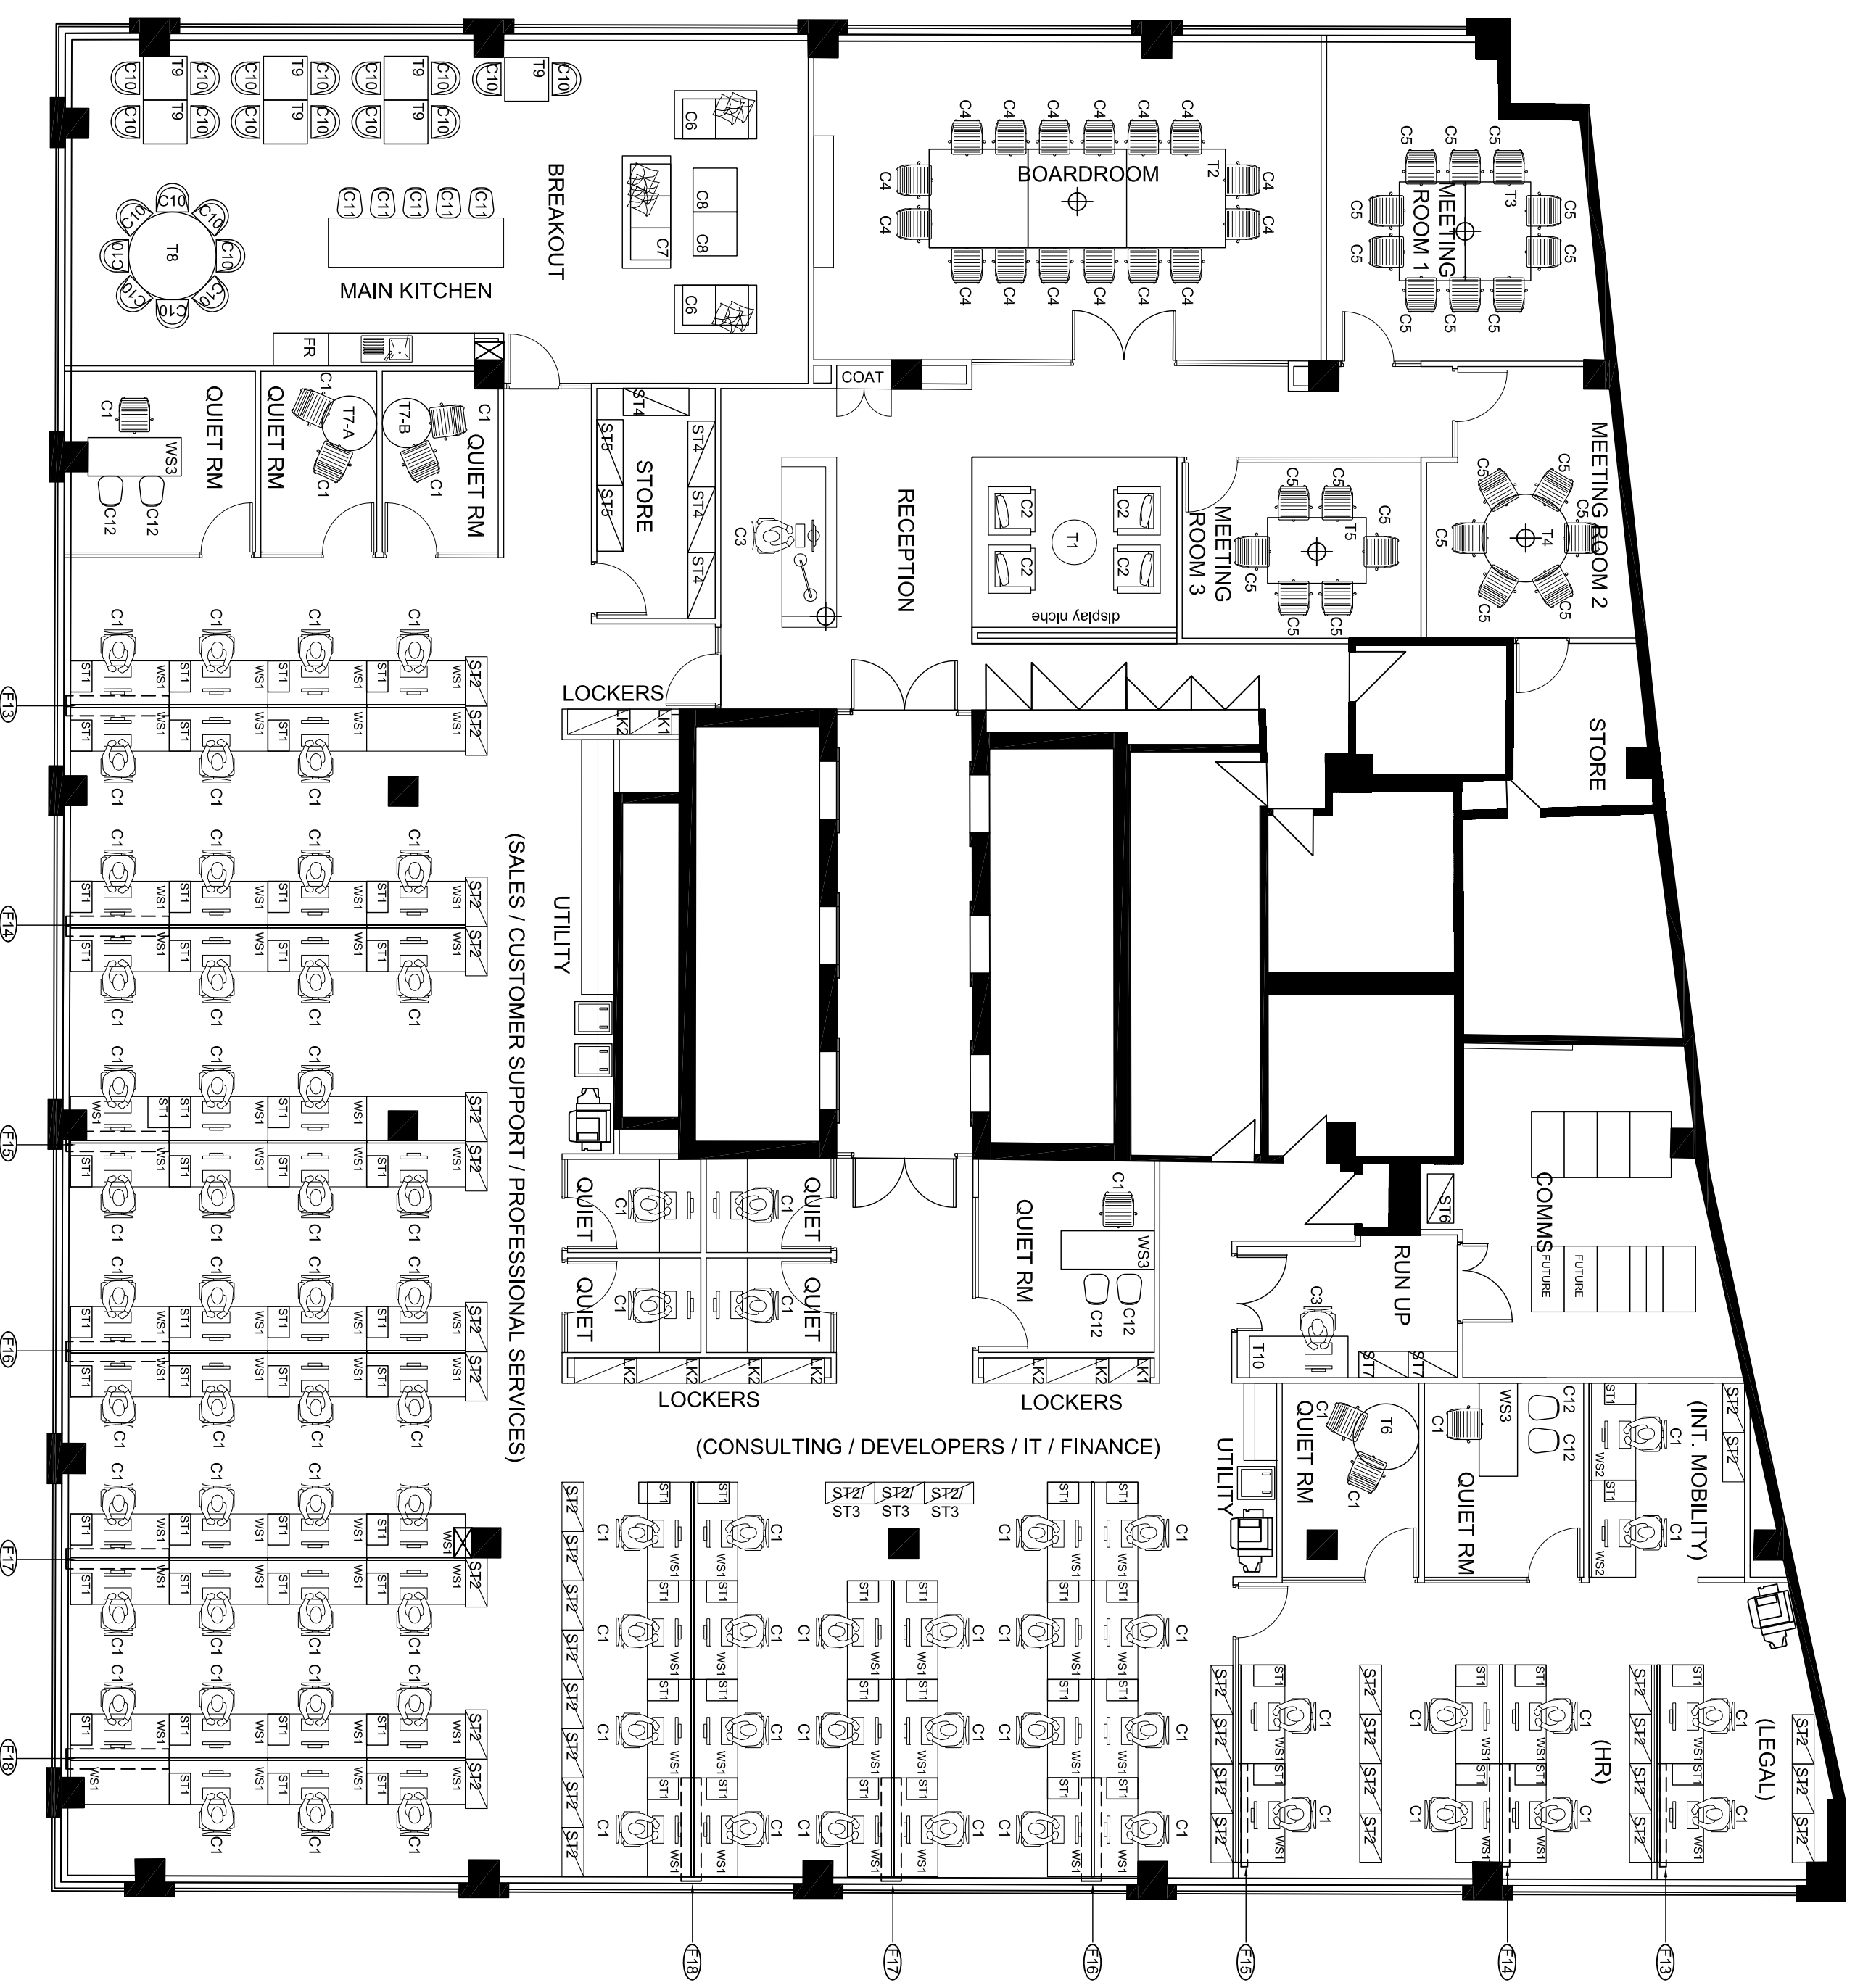

North

FURNITURE LEGEND

FOR ALL LOOSE FURNITURE AND WORKSTATION DETAILS REFER TO THE SCHEDULE.

ALL LOOSE FURNITURE TO BE ORDERED BY PDM INTERNATIONAL. DELIVERY, PLACEMENT AND ON-SITE CO-ORDINATION TO BE THE RESPONSIBILITY OF THE CONTRACTOR.

CUSTOM FITTED FURNITURE SHOWN HATCHED - REFER TO JOINERY DETAIL DRAWINGS - RESPONSIBILITY OF CONTRACTOR.

COMMS EQUIPMENT (RACKS ETC.) TO BE SUPPLIED AND INSTALLED BY SUNGARD.

CONTRACTOR TO INSTALL = COMMISSIONS ALL ELECTRICAL EQUIPMENT + WHITE GOODS. PARTY RESPONSIBLE FOR PURCHASING EQUIPMENT + WHITE GOODS TO BE CONFIRMED.

NOTE:

⊕ CORE HOLES TO PROVIDE POWER SERVICES TO: T2, T3, T4, T5 AND RECEPTION COUNTER. LOCATION TO BE CONFIRMED BY ENGINEER.
WORKSTATION SCREENS TO BE (F12) UNLESS OTHERWISE NOTED WITH: C = □ □ (F)

01 FURNITURE PLAN

SCALE 1:100 @ A2

Rev No.	Revision note	Date
A.	ISSUE FOR APPROVAL	08.10.12

Client
SUNGARD SYDNEY
Level 12, 55 CLARENCE STREET
SYDNEY, NSW AUSTRALIA

Interior Designer MICHELLE RYDER

PDM IN+ERNATIONAL

Level 1, 248 Kent St, Sydney, NSW Australia 2000
T: (02) 9299 6606, WWW.PDMDESIGN.COM
BANGKOK BEIJING CHENGDEU HONGKONG JAKARTA UYALA UMIPUR
SEOUL SHANGHAI SINGAPORE SYDNEY

PROJECT
SUNGARD SYDNEY
NEW OFFICE

APPROVED .....
AUTHORIZED FOR ISSUE .....

REVIEWED .....
PROJECT MANAGER RH
PROJECT ENGINEER MR

CHECKED .....
DESIGNED/DRAWN CS

DRAWING TITLE
FURNITURE PLAN

JOB# PDM/29/213 **SCALE** 1:100@A2
DATE 04.10.12 **DWG#** FT_12