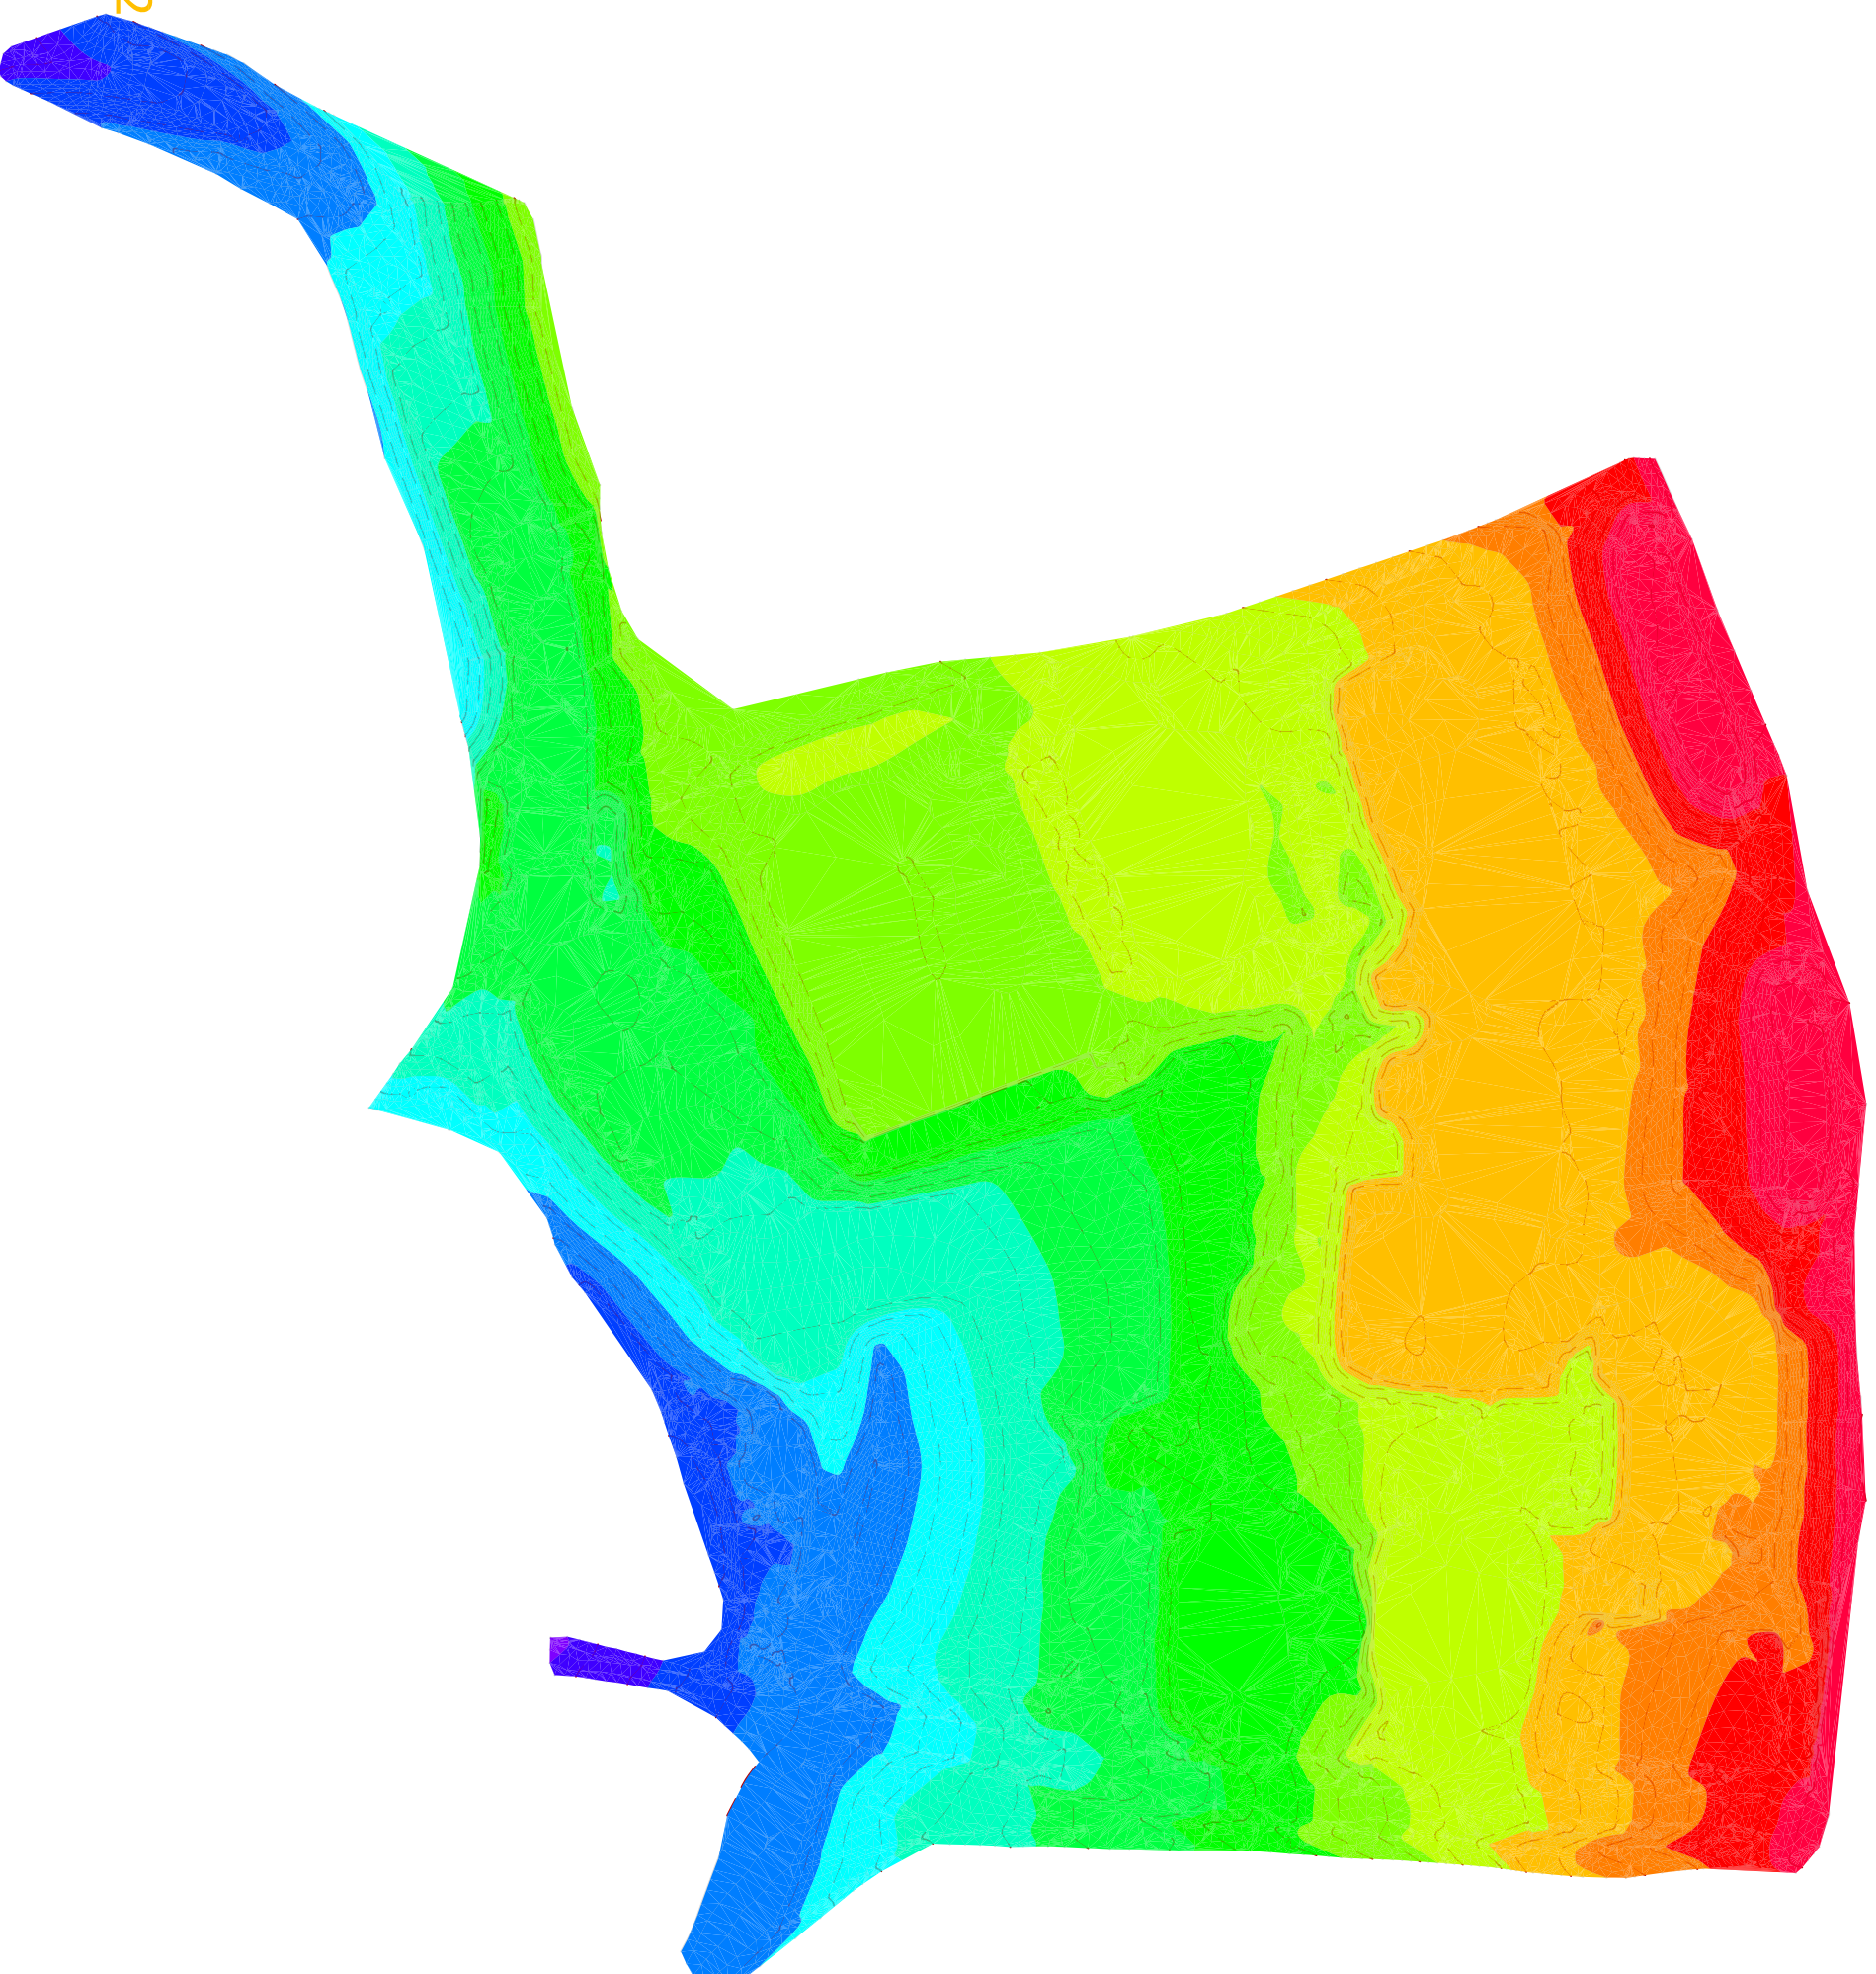

Elevations Table			
Number	Minimum Elevation	Maximum Elevation	Color
1	248,000	258,000	Red
2	258,000	268,000	Orange-Red
3	268,000	278,000	Orange
4	278,000	288,000	Yellow-Orange
5	288,000	298,000	Yellow
6	298,000	308,000	Light Green
7	308,000	318,000	Green
8	318,000	328,000	Light Blue-Green
9	328,000	338,000	Cyan
10	338,000	348,000	Blue-Cyan
11	348,000	358,000	Blue
12	358,000	368,000	Dark Blue
13	368,000	378,000	Very Dark Blue
14	378,000	388,000	Purple

ALEXANDER SITE DATA 01-31-2012

Scale: NTS