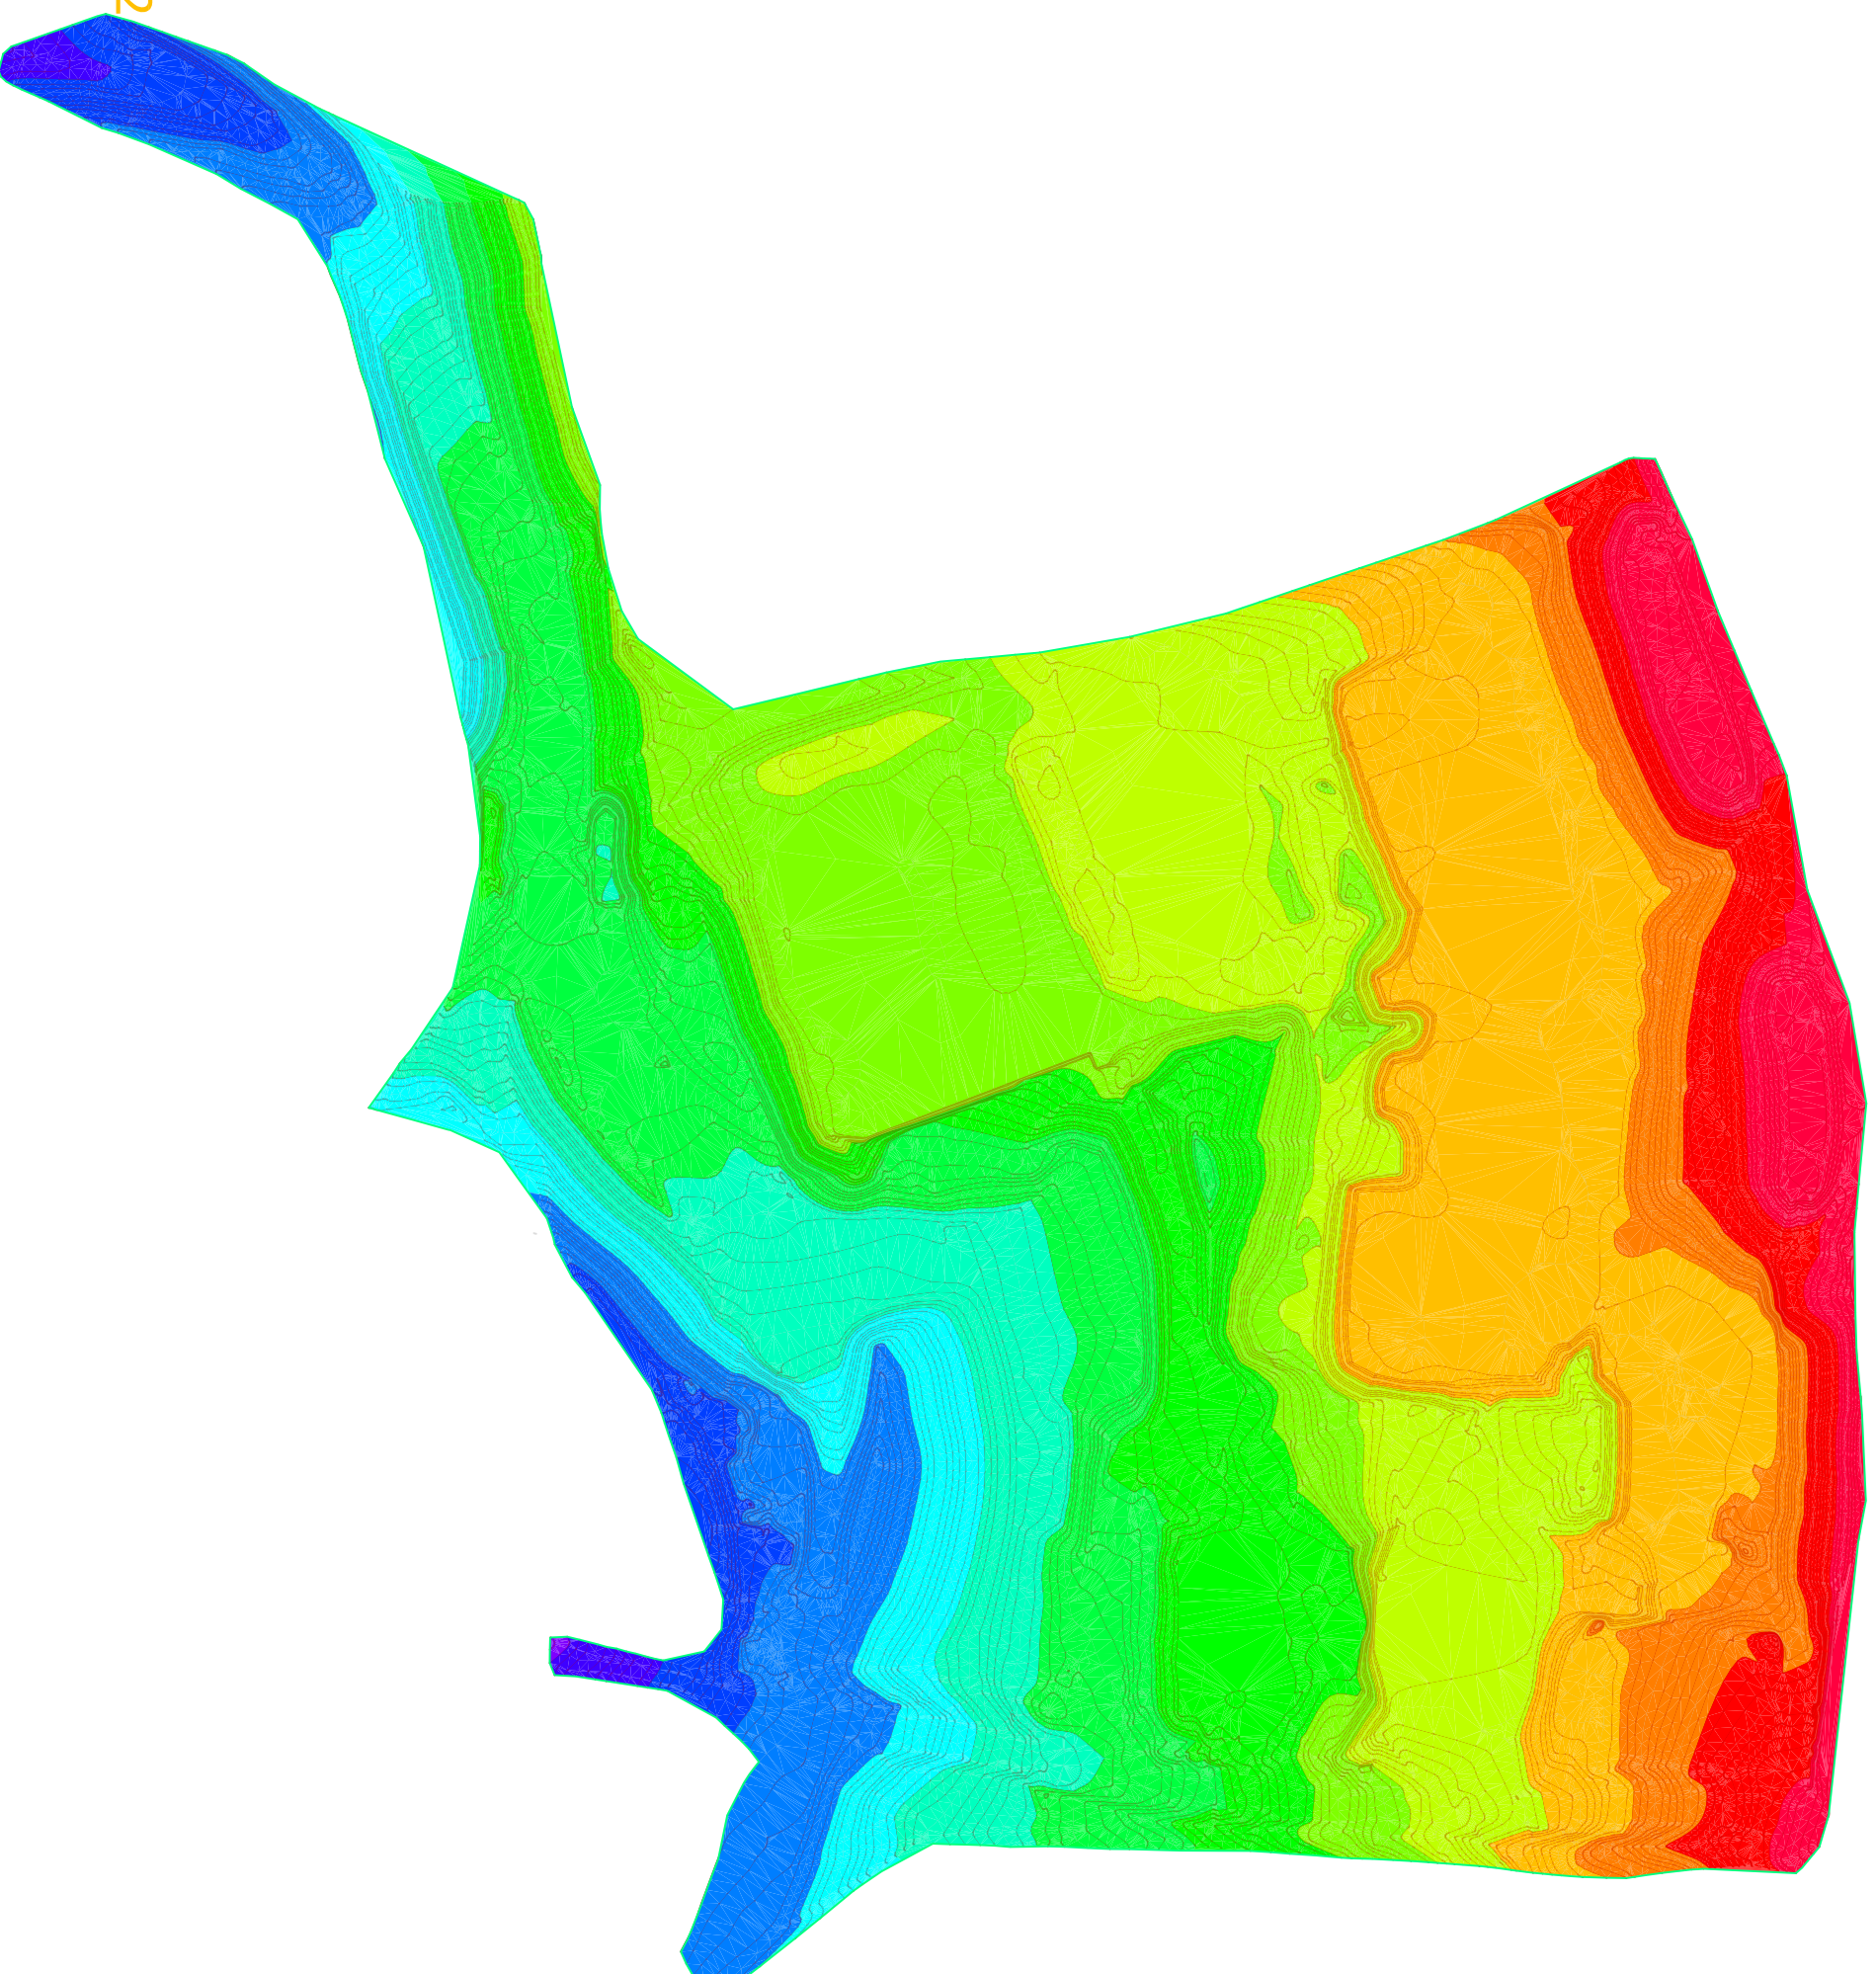

Elevations Table			
Number	Minimum Elevation	Maximum Elevation	Color
1	248,000	258,000	Red
2	258,000	268,000	Red-Orange
3	268,000	278,000	Orange
4	278,000	288,000	Yellow-Orange
5	288,000	298,000	Yellow
6	298,000	308,000	Light Green
7	308,000	318,000	Green
8	318,000	328,000	Light Green
9	328,000	338,000	Teal
10	338,000	348,000	Cyan
11	348,000	358,000	Blue-Cyan
12	358,000	368,000	Blue
13	368,000	378,000	Dark Blue
14	378,000	388,000	Purple

ALEXANDER SITE DATA 04-13-2012