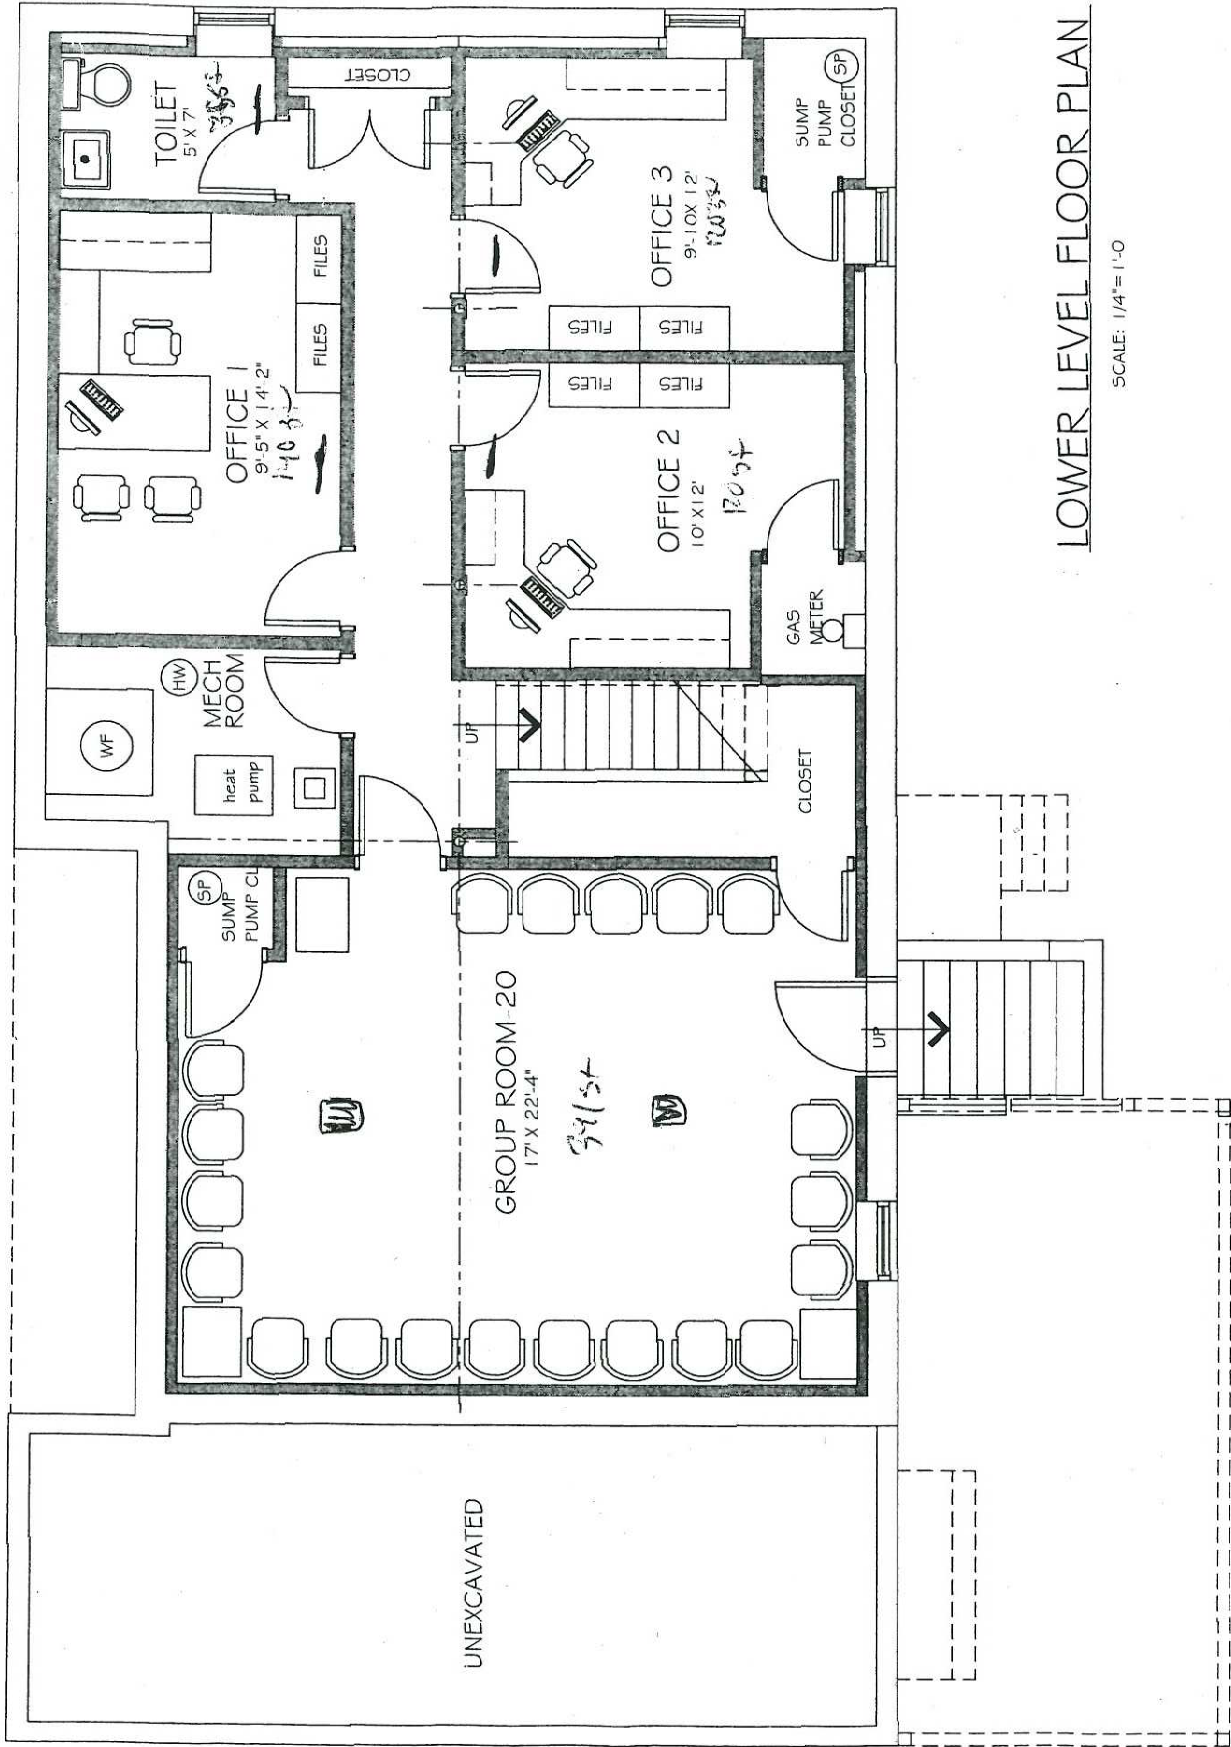

1803 HAZFORD RD.

LOWER LEVEL FLOOR PLAN

SCALE: 1/4" = 1'-0"