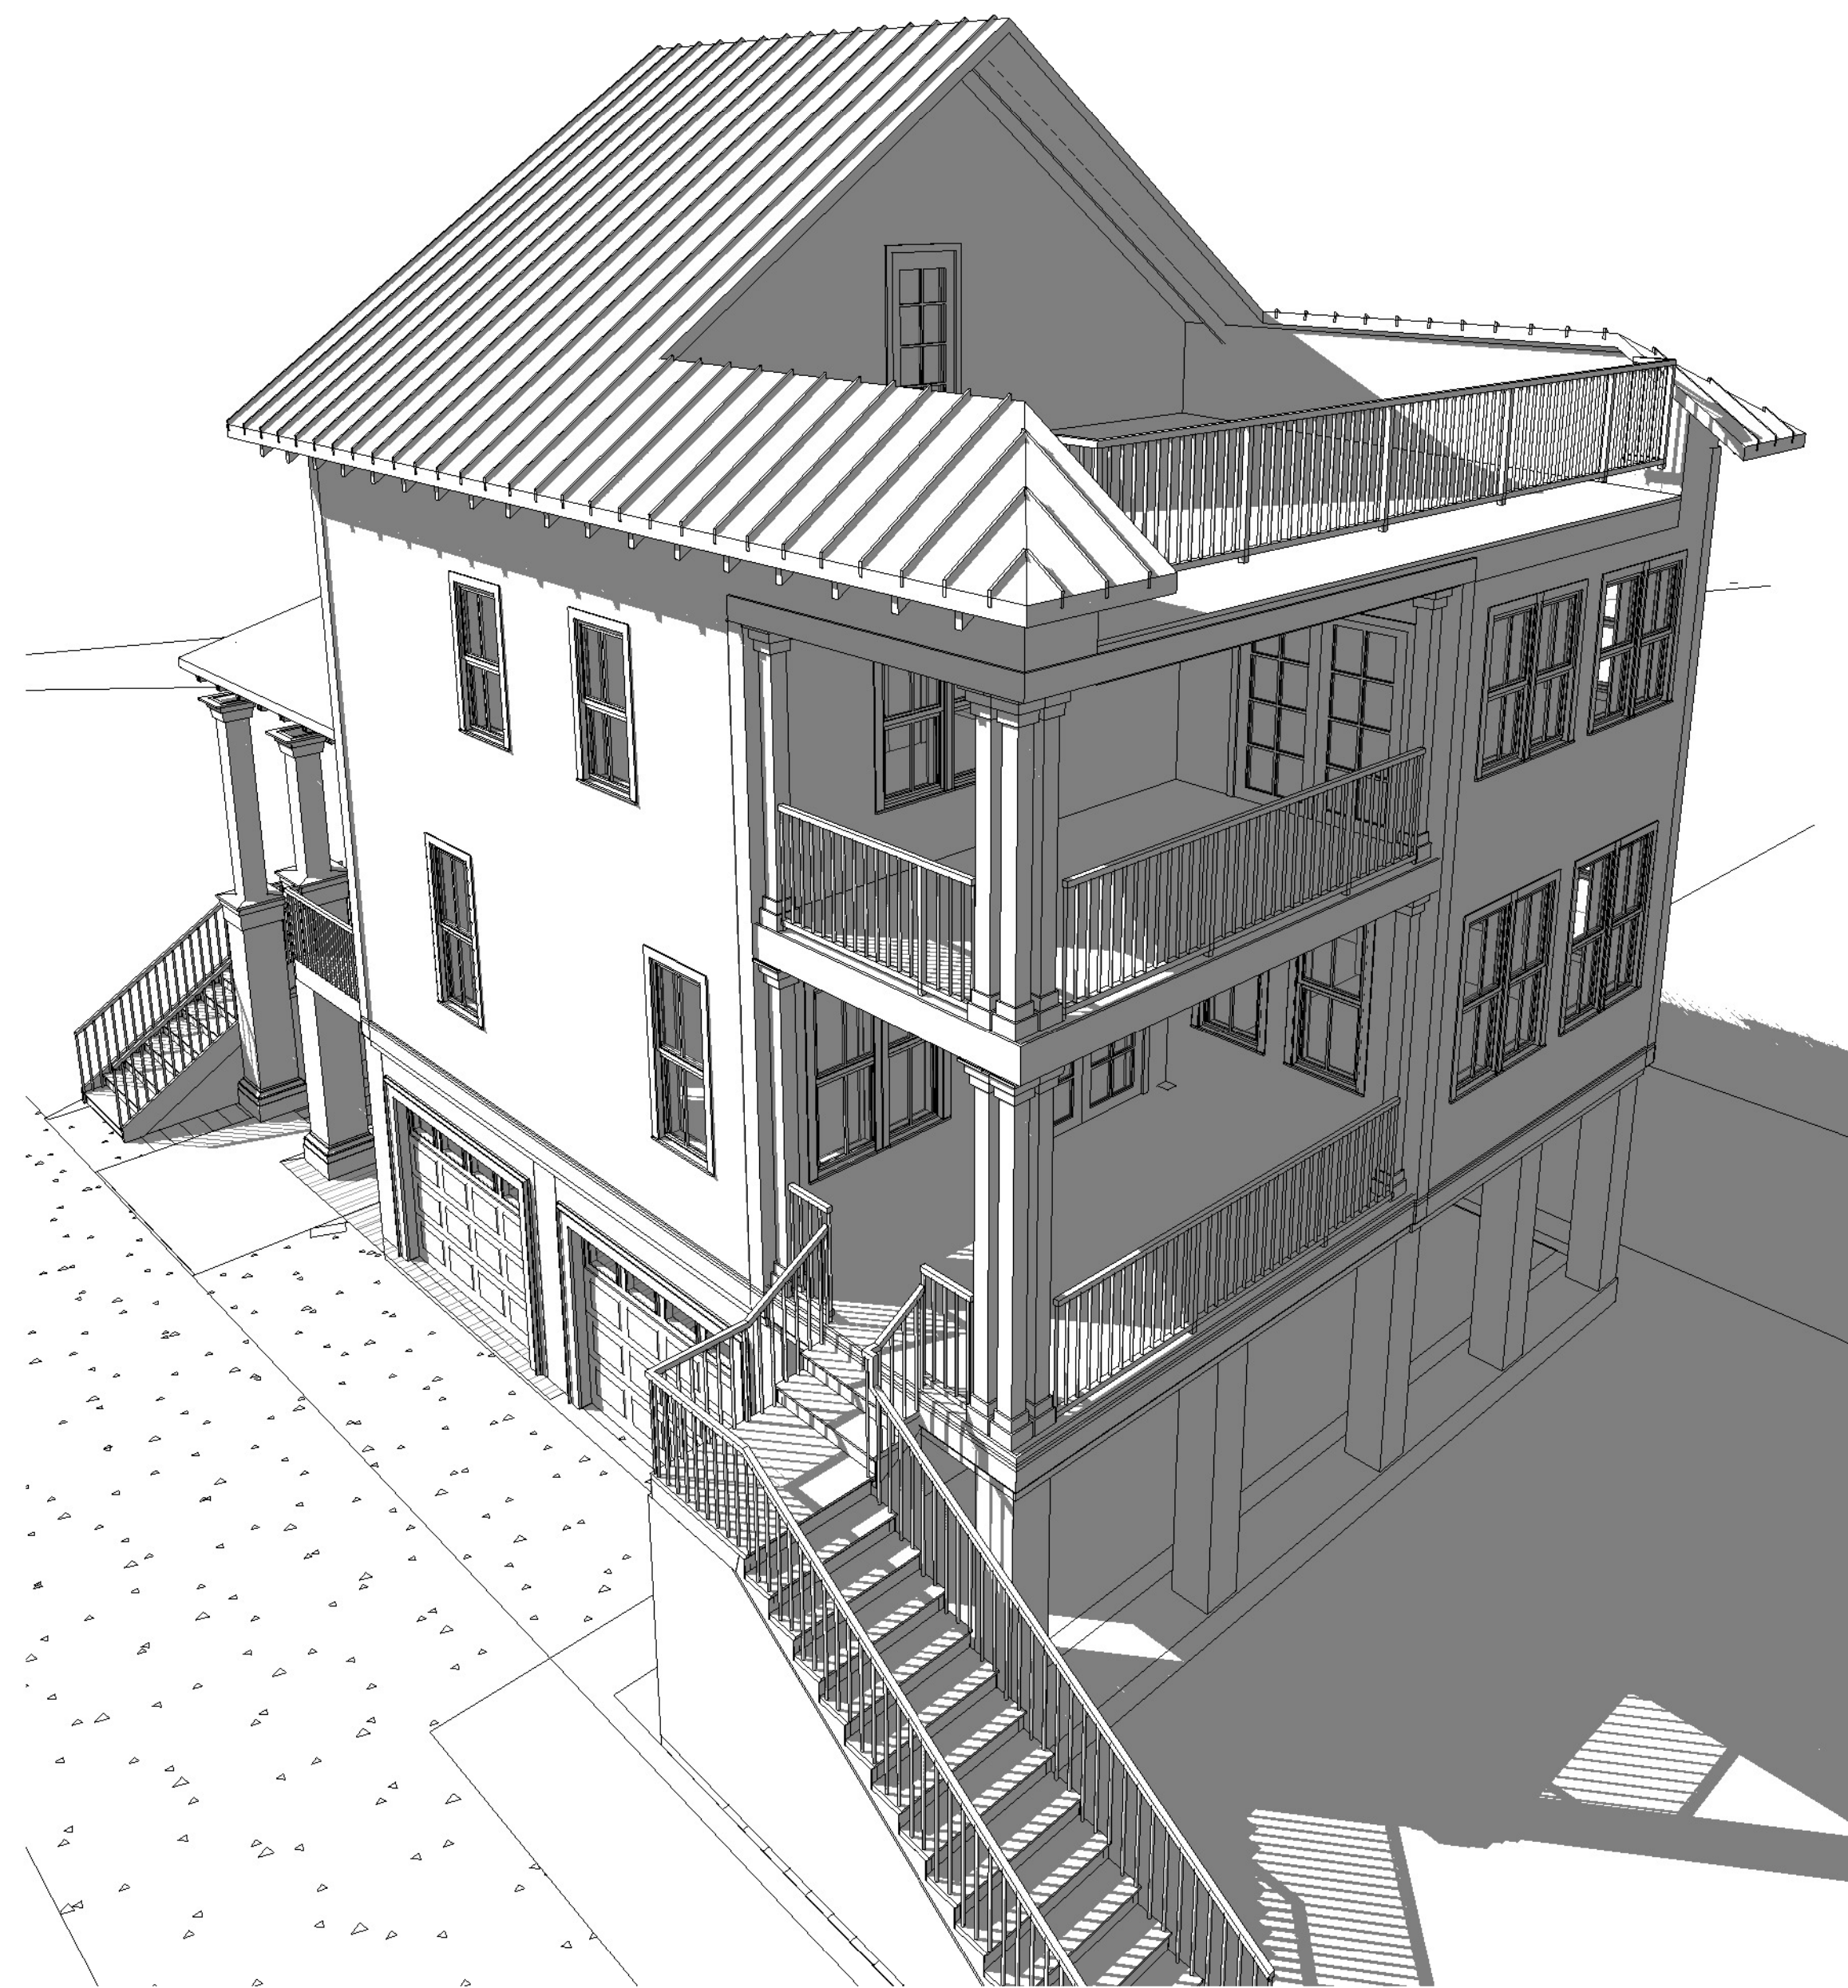

② -3D View From North

Bartee Residence

1303 Chardon Commons

Chris Bonner, Architect
582 Rutledge Ave
Charleston SC, 29403
843.267.2878
www.bStudioArchitecture.com

Client: Eric & Mee
Bartee

Date	Issue Date
Drawn By	Author
Scale	

A701

3D Images