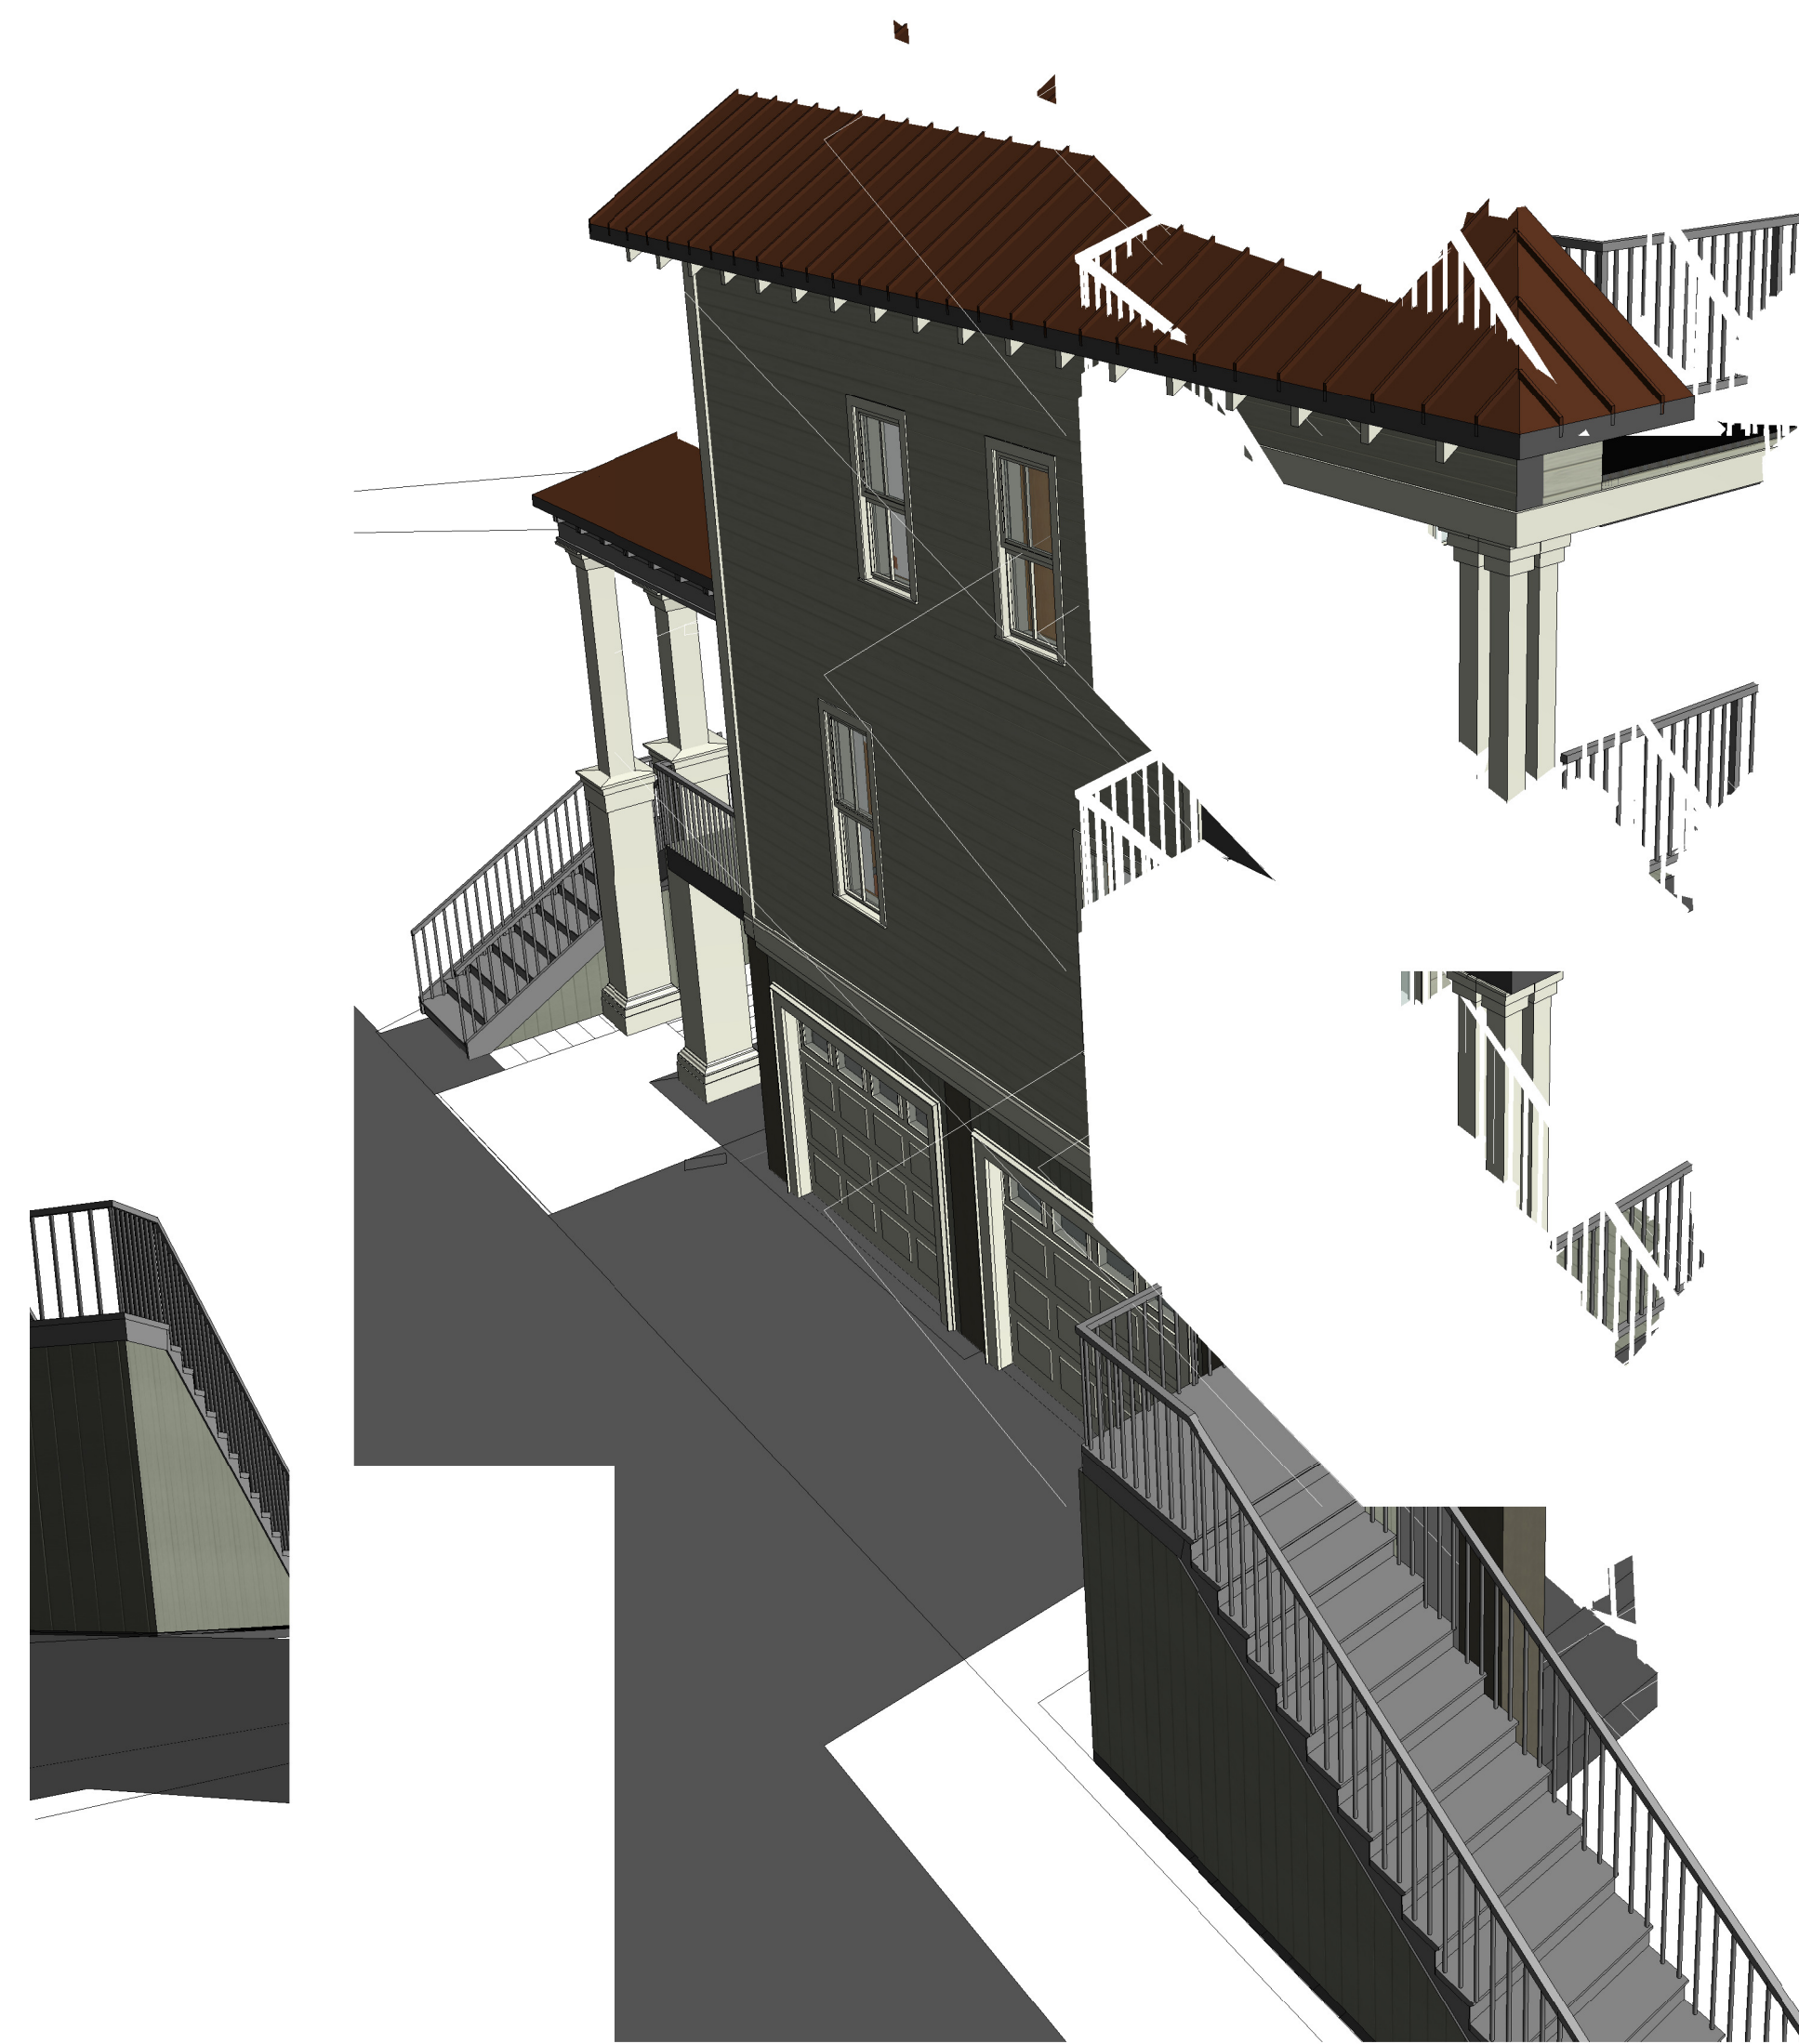

Bartee Residence

1303 Chardon Commons

Chris Bonner, Architect
582 Rutledge Ave
Charleston SC, 29403
843.267.2878
www.bStudioArchitecture.com

① -3D Entry

② -3D View From North

Client: Eric & Mee
Bartee

Date	Issue Date
Drawn By	Author
Scale	

A701

3D Images