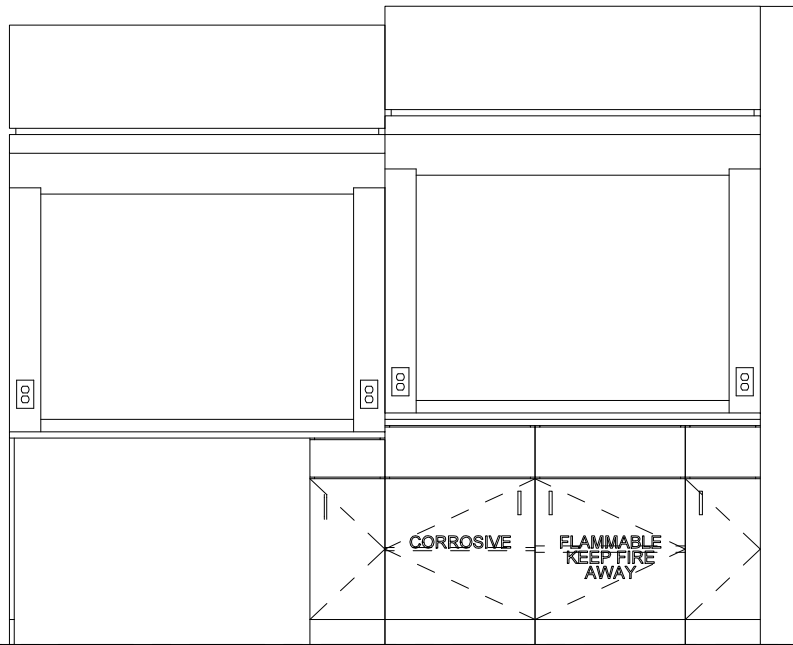

ditto

3

Interior walls not appearing

LEVEL 8
294' - 2" 