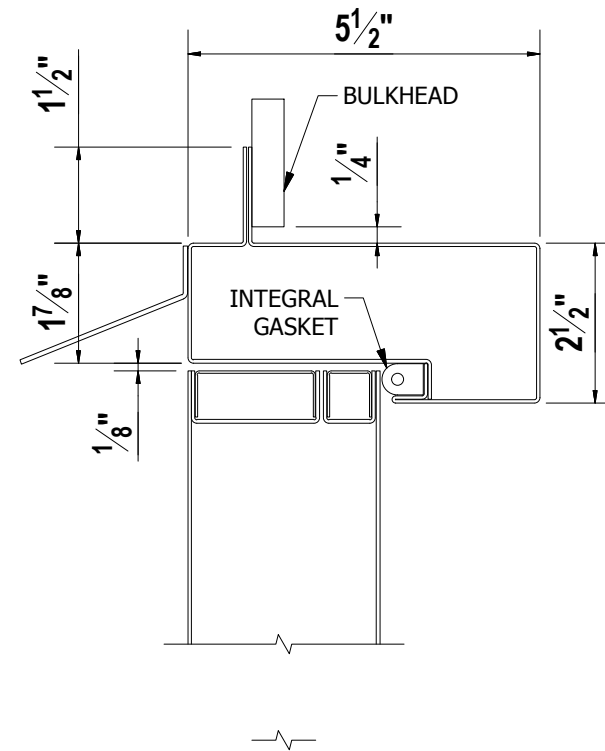

			Frame											Door							
Qty	Shop Mk	Arch Mk	Elev	Model	Hand	Gage	Mat'l	Jamb W	Sill	Sill Ht.	Sill Cap	Width	Height	Type	Gage	Mat'l	Thk	Hdw Grp	IMO	USCG	Remarks
1	21	A121		F6	RHR	14 / 14	CRS	5 1/2"	B1	1 7/8"	Y	44"	96"	F	14	CRS	3"	1	A60	-	

General Notes

- Finish: PRIMER
- Door Material: CRS
- Frame Material: CRS

Hardware

- Dorma ML9010 Passage Mortise Latch
- All Locks Keyed Alike
- 350H - 1 1/2 Pair 5in. x 4 1/2in. Hvy. Wt. St. Stl. BB Hinges
- 8956 Dorma Hvy. Duty Closer w/ Parallel Arm (Alum Case)
- Intumescent Gasket (Blaze Seal #66555)
- Kick Plate (10" x Sch. Width - 2")

DOOR HANDING CHART