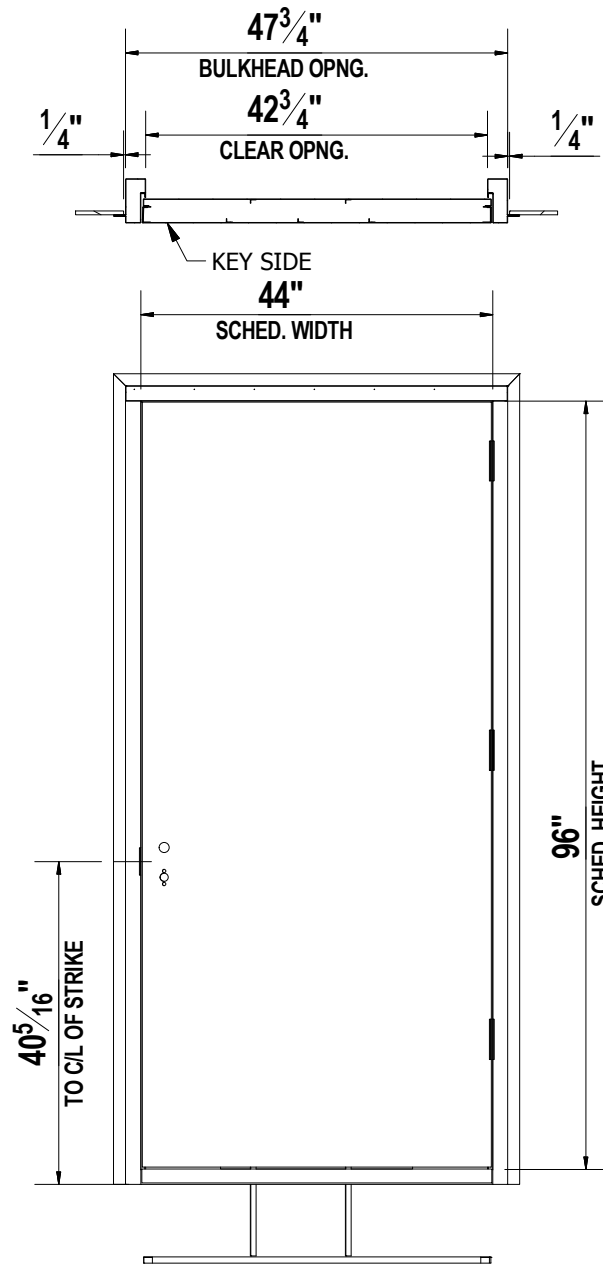

			Frame											Door							
Qty	Shop Mk	Arch Mk	Elev	Model	Hand	Gage	Mat'l	Jamb W	Sill	Sill Ht.	Sill Cap	Width	Height	Type	Gage	Mat'l	Thk	Hdw Grp	IMO	USCG	Remarks
1	21	A121		F6	RHR	14 / 14	CRS	5 1/2"	B1	1 7/8"	Y	44"	96"	F	14	CRS	3"	1	A60	-	

General Notes

- Finish: PRIMER
- Door Material: CRS
- Frame Material: CRS

Hardware

- Dorma ML9010 Passage Mortise Latch
- All Locks Keyed Alike
- 350H - 1 1/2 Pair 5in. x 4 1/2in. Hvy. Wt. St. Stl. BB Hinges
- 8956 Dorma Hvy. Duty Closer w/ Parallel Arm (Alum Case)
- Intumescent Gasket (Blaze Seal #66555)
- Kick Plate (10" x Sch. Width - 2")

DOOR HANDING CHART