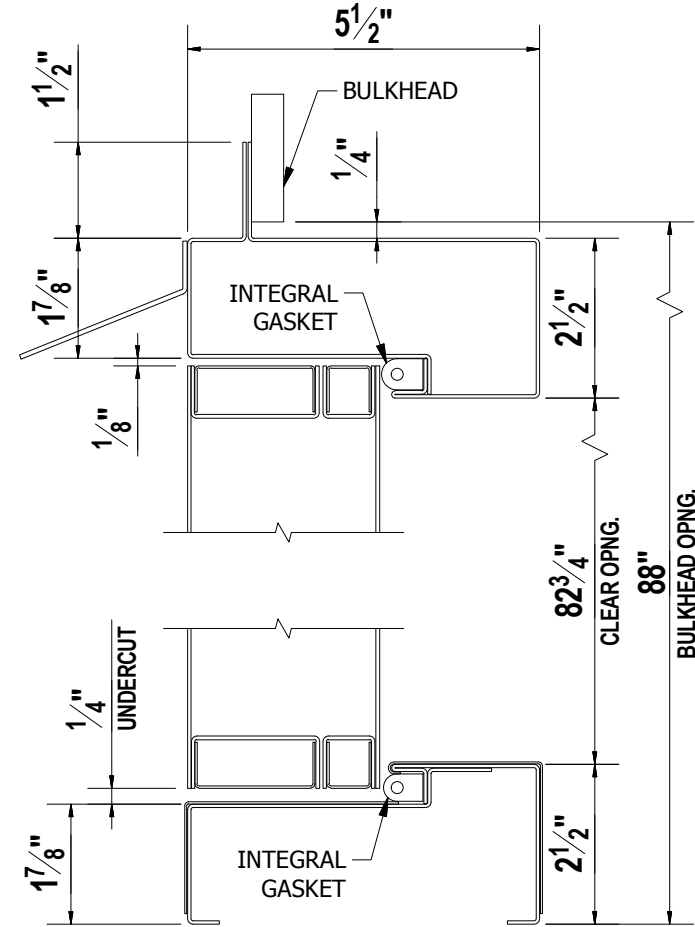

			Frame											Door							
Qty	Shop Mk	Arch Mk	Elev	Model	Hand	Gage	Mat'l	Jamb W	Sill	Sill Ht.	Sill Cap	Width	Height	Type	Gage	Mat'l	Thk	Hdw Grp	IMO	USCG	Remarks
1	21	A121		F6	RHR	14 / 14	CRS	5 1/2"	B1	1 7/8"	Y	36"	84"	F	14	CRS	3"	1	A60	-	

General Notes

- Finish: PRIMER
- Door Material: CRS
- Frame Material: CRS

Hardware

- Dorma ML9010 Passage Mortise Latch
- All Locks Keyed Alike
- 350H - 1 1/2 Pair 5in. x 4 1/2in. Hvy. Wt. St. Stl. BB Hinges
- 8956 Dorma Hvy. Duty Closer w/ Parallel Arm (Alum Case)
- Intumescent Gasket (Blaze Seal #66555)
- Kick Plate (10" x Sch. Width - 2")

DOOR HANDING CHART