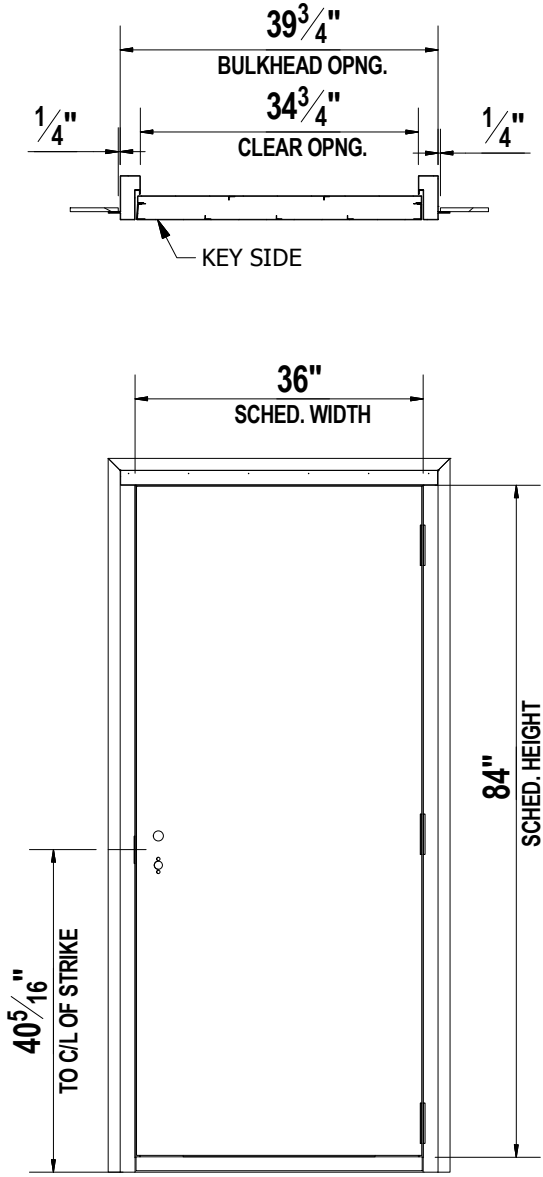

			Frame											Door							
Qty	Shop Mk	Arch Mk	Elev	Model	Hand	Gage	Mat'l	Jamb W	Sill	Sill Ht.	Sill Cap	Width	Height	Type	Gage	Mat'l	Thk	Hdw Grp	IMO	USCG	Remarks
1	21	A121		F6	RHR	14 / 14	CRS	5 1/2"	B1	1 7/8"	Y	36"	84"	F	14	CRS	3"	1	A60	-	

General Notes

- Finish: PRIMER
- Door Material: CRS
- Frame Material: CRS

Hardware

- Dorma ML9010 Passage Mortise Latch
- All Locks Keyed Alike
- 350H - 1 1/2 Pair 5in. x 4 1/2in. Hvy. Wt. St. Stl. BB Hinges
- 8956 Dorma Hvy. Duty Closer w/ Parallel Arm (Alum Case)
- Intumescent Gasket (Blaze Seal #66555)
- Kick Plate (10" x Sch. Width - 2")

DOOR HANDING CHART